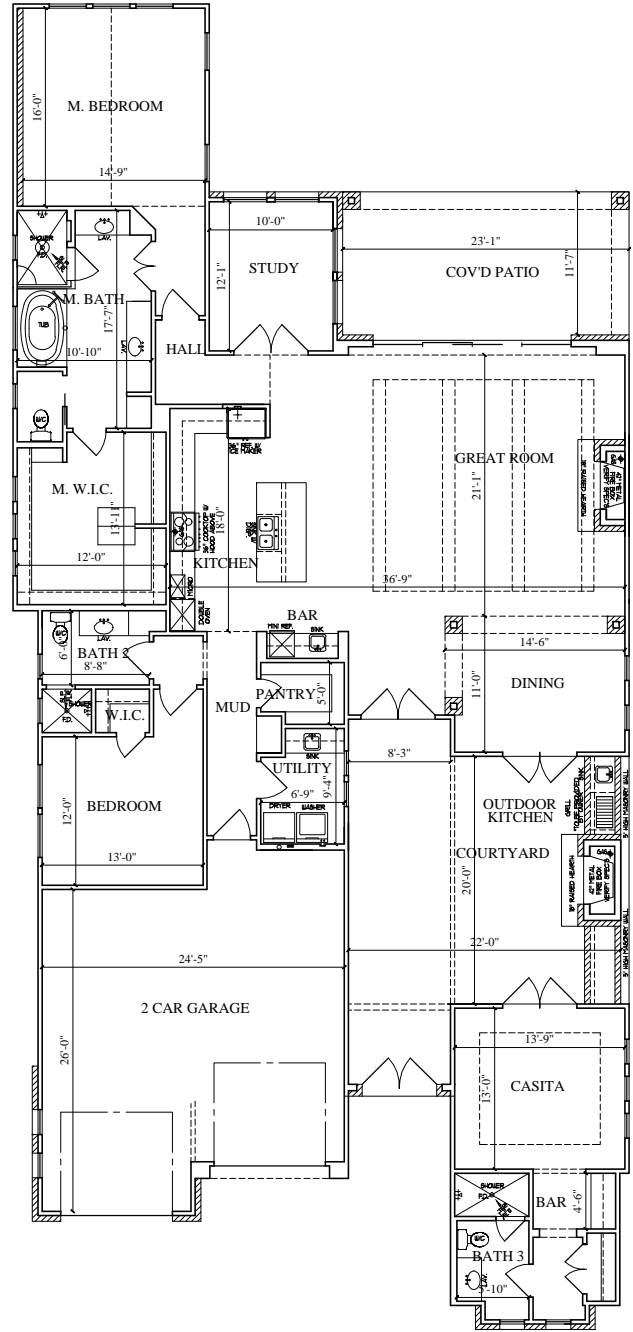

SQUARE FOOTAGES	
MAIN LIVING	2,401. SQ. FT.
CASITA	355. SQ. FT.
TOTAL LIVING	2,756. SQ. FT.
GARAGE	662. SQ. FT.
COURTYARD	539. SQ. FT.
COV'D PATIO	282. SQ. FT.

**FLOOR PLAN** NOT TO SCALE