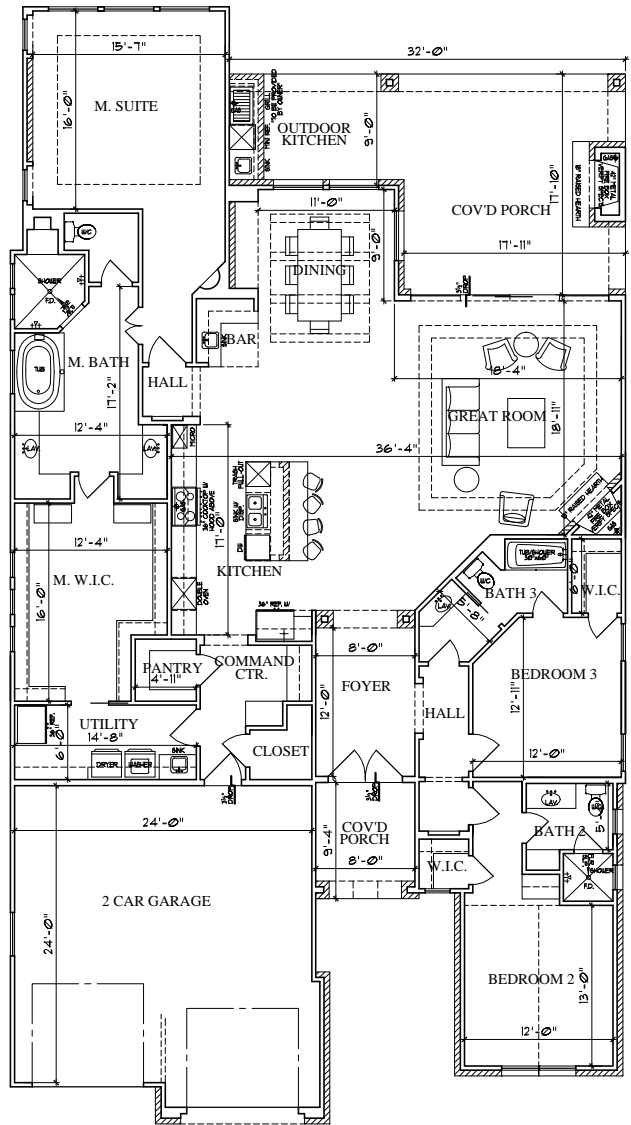

**FRONT ELEVATION**

NOT TO SCALE

**SQUARE FOOTAGES**

TOTAL LIVING	2,803. SQ. FT.
GARAGE	639. SQ. FT.
COV'D PORCH	75. SQ. FT.
COV'D PATIO	450. SQ. FT.

**FLOOR PLAN**

NOT TO SCALE