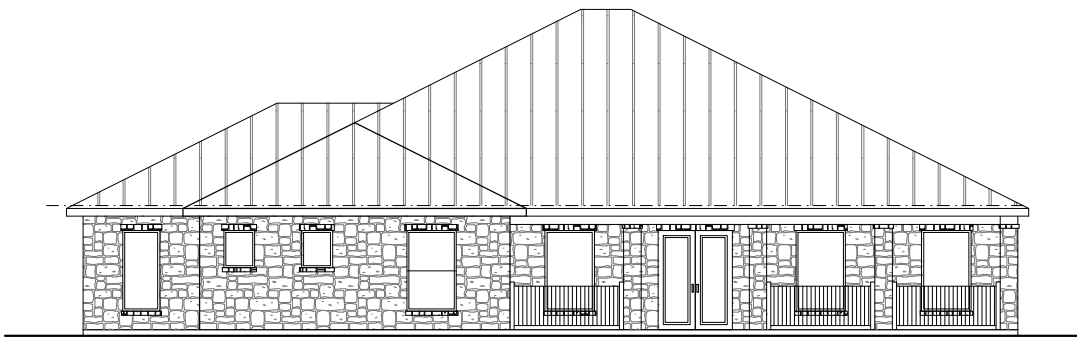

FLOOR PLAN

NOT TO SCALE

SQUARE FOOTAGES	
TOTAL LIVING	3,191. SQ. FT.
3 CAR GARAGE & STORAGE	833. SQ. FT.
COVID PORCH	265. SQ. FT.
COVID PATIO & OUTDOOR KITCHEN	671. SQ. FT.

FRONT ELEVATION

NOT TO SCALE