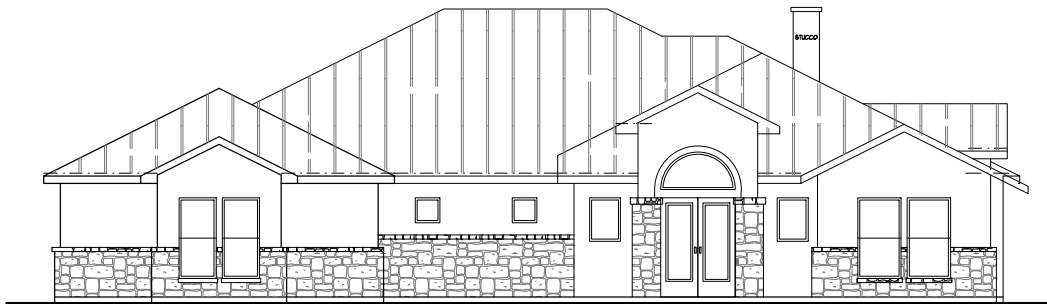

SQUARE FOOTAGES	
TOTAL LIVING	3,194. SQ. FT.
GARAGE	964. SQ. FT.
COVD PORCH	91. SQ. FT.
COVD PATIO	597. SQ. FT.

FLOOR PLAN

NOT TO SCALE

FRONT ELEVATION

NOT TO SCALE