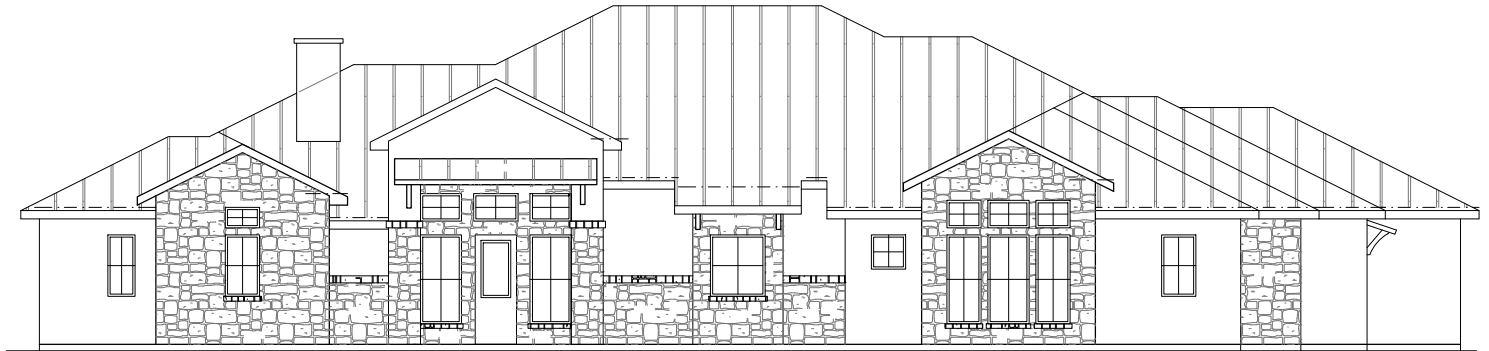

SQUARE FOOTAGES	
TOTAL LIVING	3233. SQ. FT.
3 CAR GARAGE	865. SQ. FT.
COVID PORCH	116. SQ. FT.
COVID PATIO	1029. SQ. FT.

FLOOR PLAN
NOT TO SCALE

FRONT ELEVATION
NOT TO SCALE