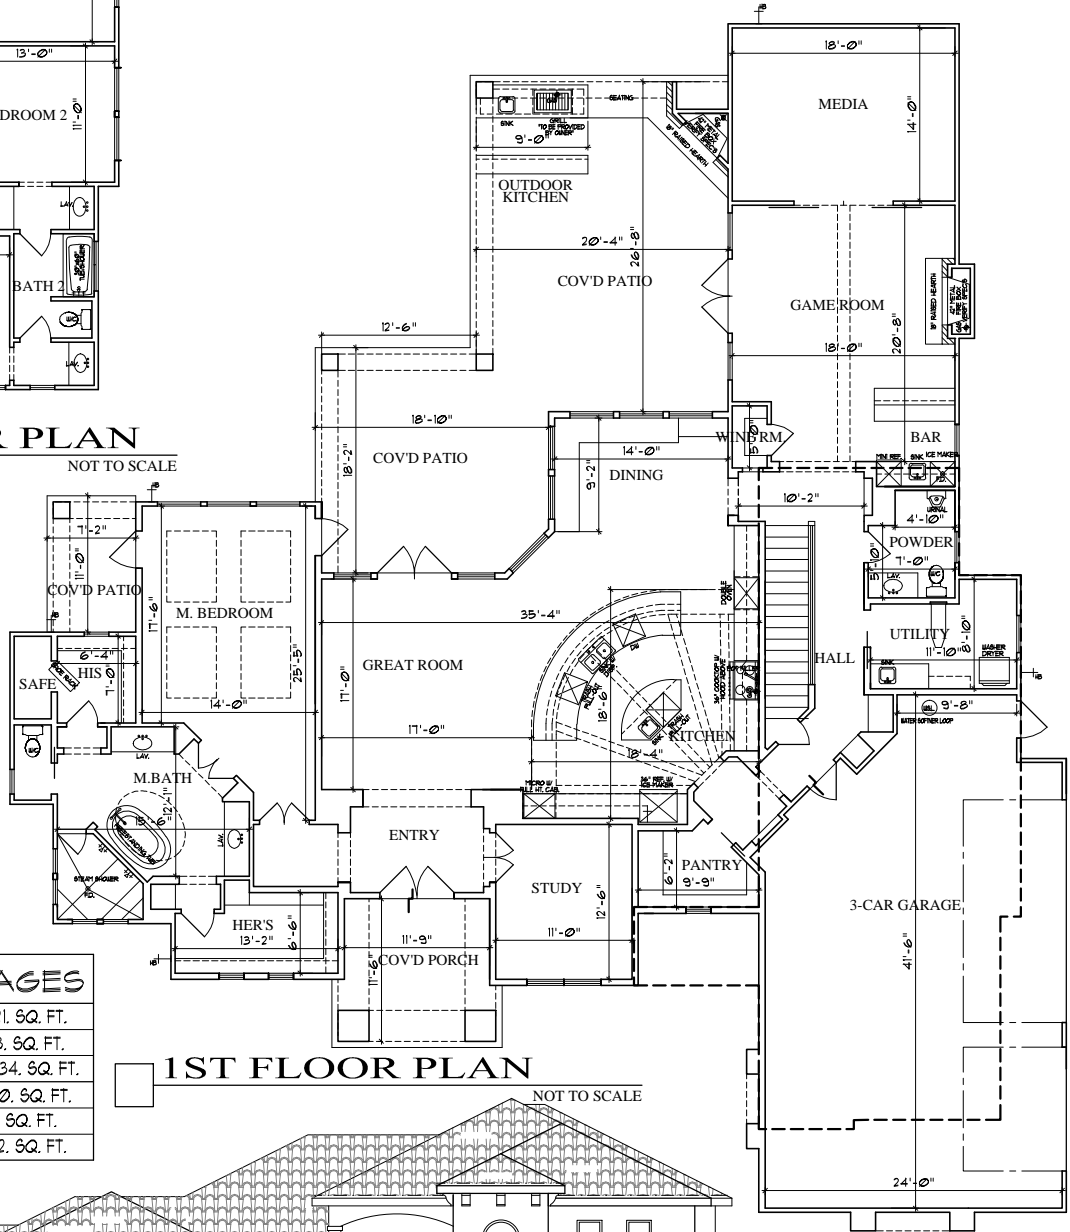

## 2ND FLOOR PLAN

NOT TO SCALE

## 1ST FLOOR PLAN

NOT TO SCALE

### SQUARE FOOTAGES

1ST FLOOR LIVING	3,121. SQ. FT.
2ND FLOOR LIVING	613. SQ. FT.
TOTAL LIVING	3,734. SQ. FT.
3 CAR GARAGE	950. SQ. FT.
COV'D PORCH	151. SQ. FT.
COV'D PATIO	942. SQ. FT.