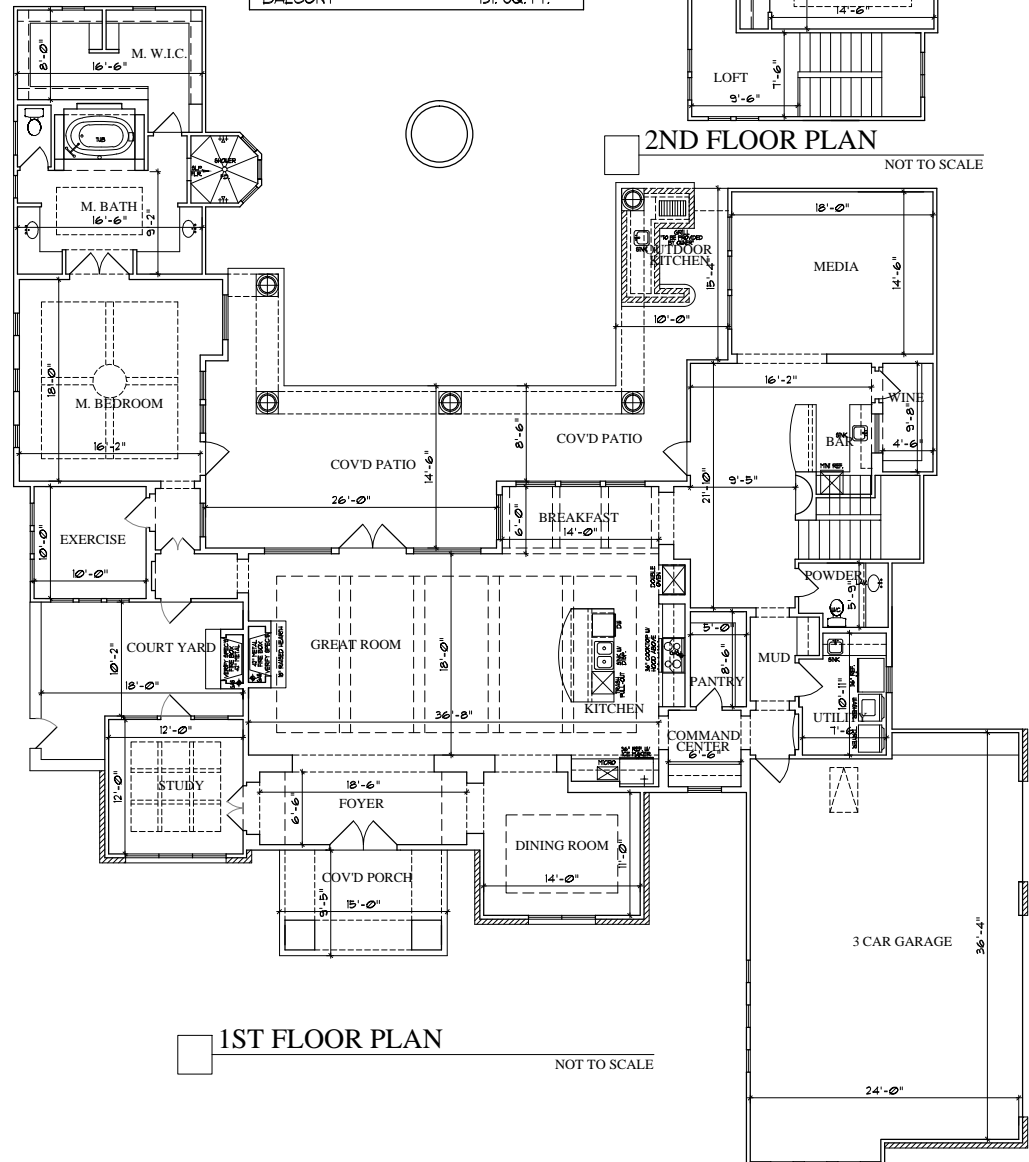

SQUARE FOOTAGES	
1ST FLOOR LIVING	3,380. SQ. FT.
2ND FLOOR LIVING	780. SQ. FT.
TOTAL LIVING	4,160. SQ. FT.
3 CAR GARAGE	901. SQ. FT.
COVD PORCH	141. SQ. FT.
COVD PATIO	751. SQ. FT.
BALCONY	131. SQ. FT.

2ND FLOOR PLAN
NOT TO SCALE

1ST FLOOR PLAN
NOT TO SCALE

FRONT ELEVATION
NOT TO SCALE