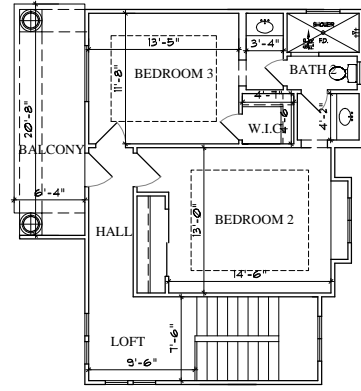

SQUARE FOOTAGES	
1ST FLOOR LIVING	3,380. SQ. FT.
2ND FLOOR LIVING	780. SQ. FT.
TOTAL LIVING	4,160. SQ. FT.
3 CAR GARAGE	901. SQ. FT.
COVD PORCH	141. SQ. FT.
COVD PATIO	751. SQ. FT.
BALCONY	131. SQ. FT.

2ND FLOOR PLAN
NOT TO SCALE

1ST FLOOR PLAN
NOT TO SCALE

FRONT ELEVATION
NOT TO SCALE