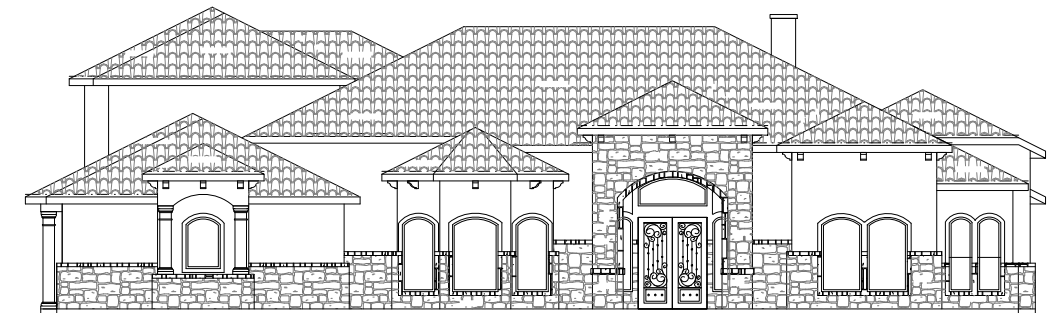

1ST FLOOR PLAN

NOT TO SCALE

SQUARE FOOTAGES	
1ST FLOOR LIVING	3,568. SQ. FT.
2ND FLOOR LIVING	605. SQ. FT.
TOTAL LIVING	4,173. SQ. FT.
GARAGE	932. SQ. FT.
COVD PORCH	125. SQ. FT.
COVD PATIO	680. SQ. FT.
BALCONY	112. SQ. FT.

2ND FLOOR PLAN

NOT TO SCALE

FRONT ELEVATION

NOT TO SCALE