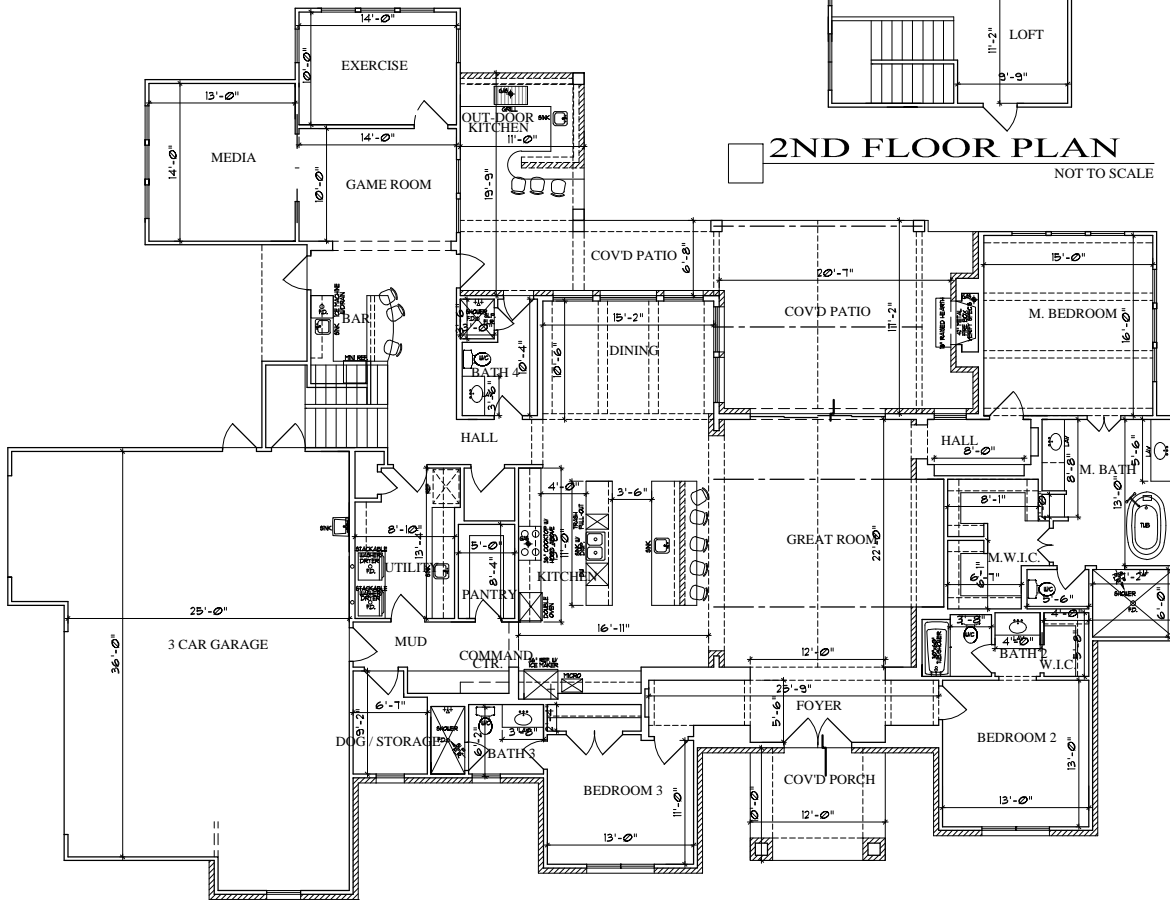

SQUARE FOOTAGES	
1ST FLOOR LIVING	3,639. SQ. FT.
2ND FLOOR LIVING	828. SQ. FT.
TOTAL LIVING	4,467. SQ. FT.
GARAGE	1,036. SQ. FT.
COVD PORCH	120. SQ. FT.
COVD PATIO	688. SQ. FT.
BALCONY	139. SQ. FT.

2ND FLOOR PLAN
NOT TO SCALE

1ST FLOOR PLAN
NOT TO SCALE

FRONT ELEVATION
NOT TO SCALE