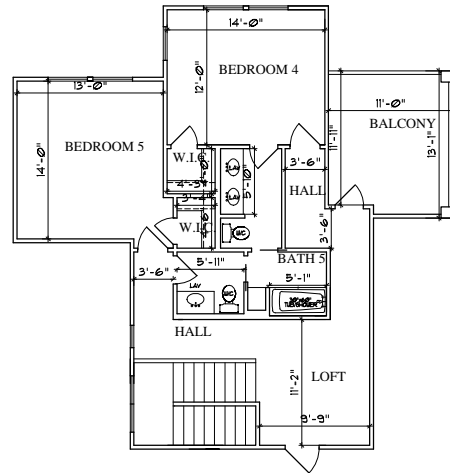

SQUARE FOOTAGES	
1ST FLOOR LIVING	3,639. SQ. FT.
2ND FLOOR LIVING	828. SQ. FT.
TOTAL LIVING	4,467. SQ. FT.
GARAGE	1,036. SQ. FT.
COVD PORCH	120. SQ. FT.
COVD PATIO	688. SQ. FT.
BALCONY	139. SQ. FT.

2ND FLOOR PLAN
NOT TO SCALE

1ST FLOOR PLAN
NOT TO SCALE

FRONT ELEVATION
NOT TO SCALE