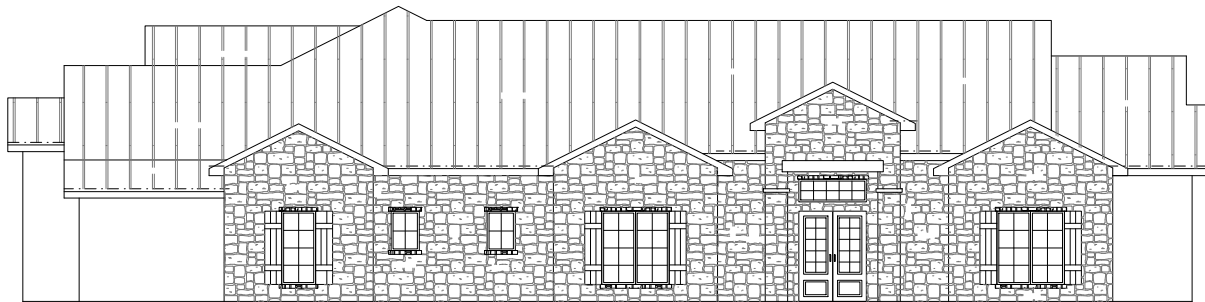

SQUARE FOOTAGES	
1ST FLOOR LIVING	3,639. SQ. FT.
2ND FLOOR LIVING	828. SQ. FT.
TOTAL LIVING	4,467. SQ. FT.
GARAGE	1,036. SQ. FT.
COVD PORCH	120. SQ. FT.
COVD PATIO	688. SQ. FT.
BALCONY	139. SQ. FT.

2ND FLOOR PLAN
NOT TO SCALE

1ST FLOOR PLAN
NOT TO SCALE

FRONT ELEVATION
NOT TO SCALE