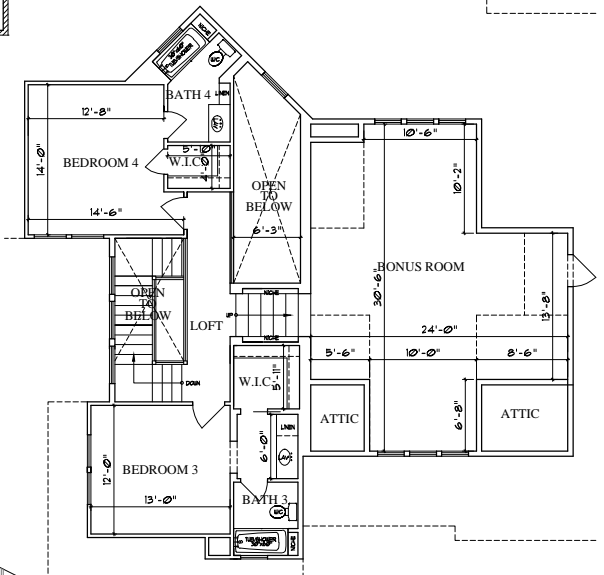

SQUARE FOOTAGES	
1ST FLOOR LIVING	3,156. SQ. FT.
2ND FLOOR LIVING	716. SQ. FT.
TOTAL LIVING	4,412. SQ. FT.
3 CAR GARAGE	851. SQ. FT.
COVID PORCH	125. SQ. FT.
COVID PATIO	852. SQ. FT.

1ST FLOOR PLAN
NOT TO SCALE

2ND FLOOR PLAN
NOT TO SCALE