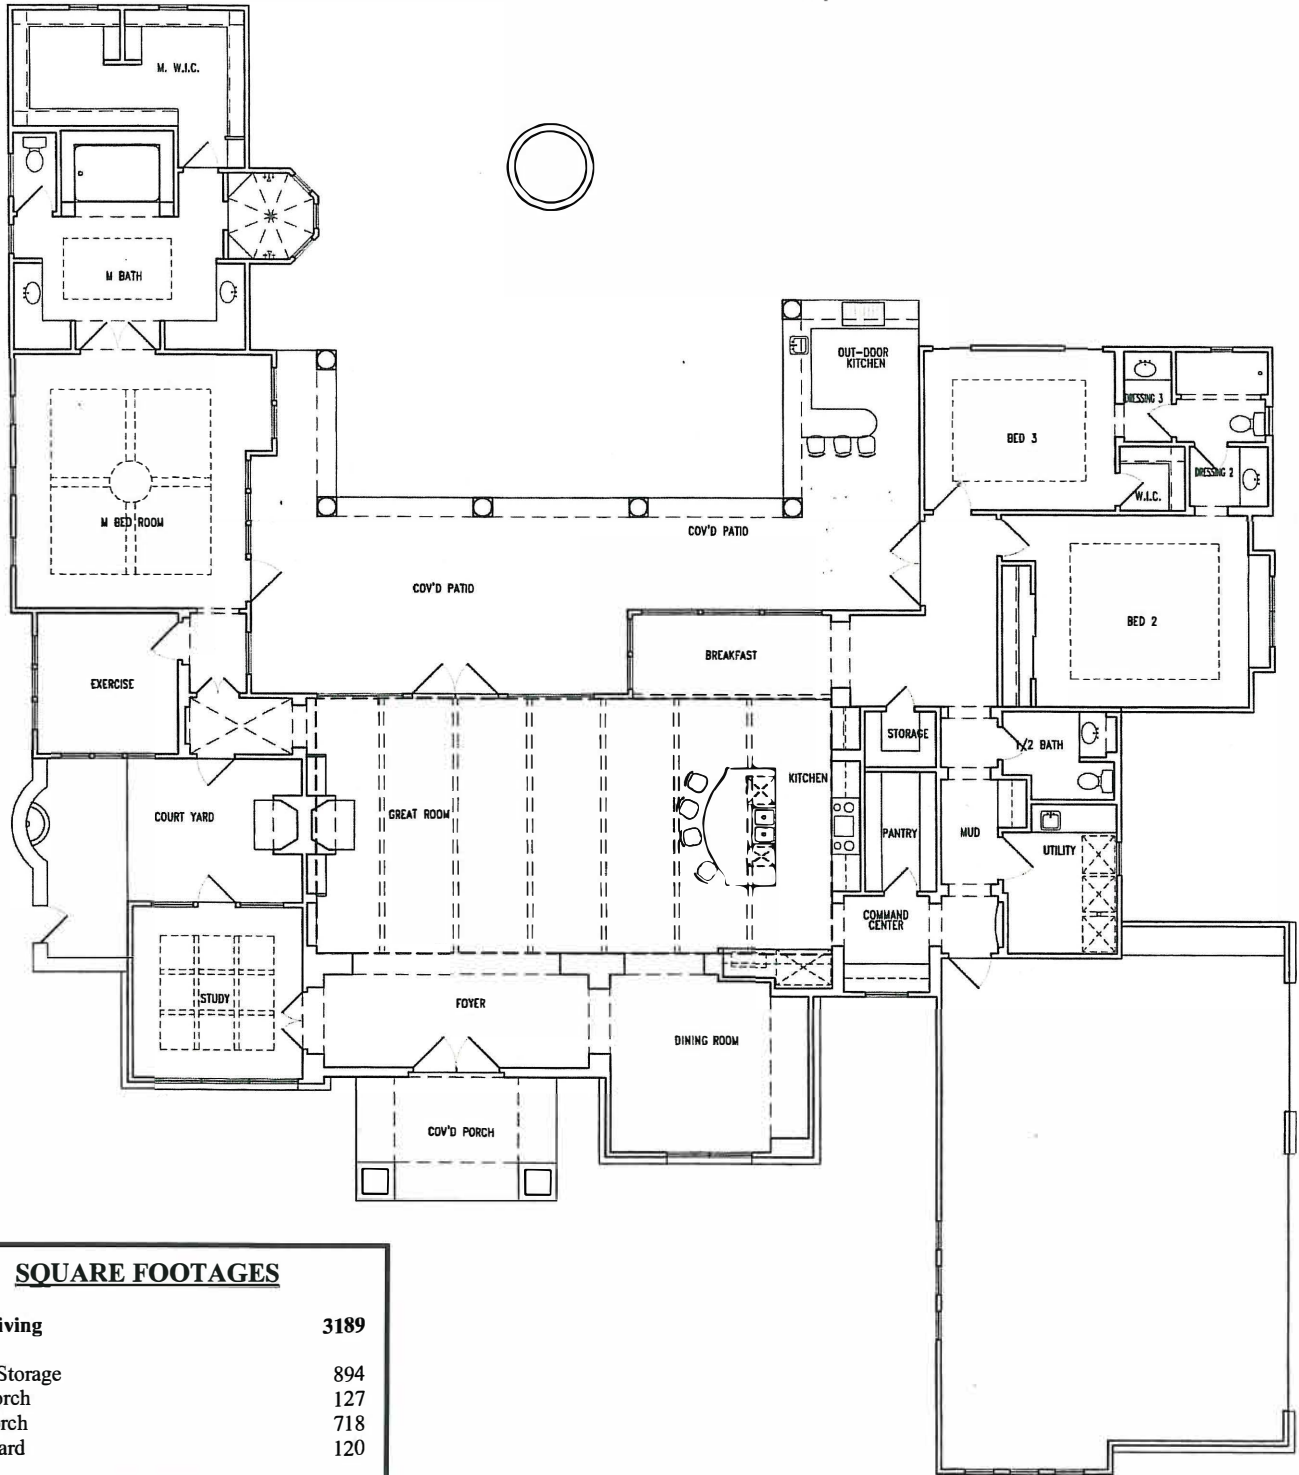

Vintage II

SQUARE FOOTAGES

Total Living	3189
Garage/Storage	894
Front Porch	127
Back Porch	718
Court Yard	120