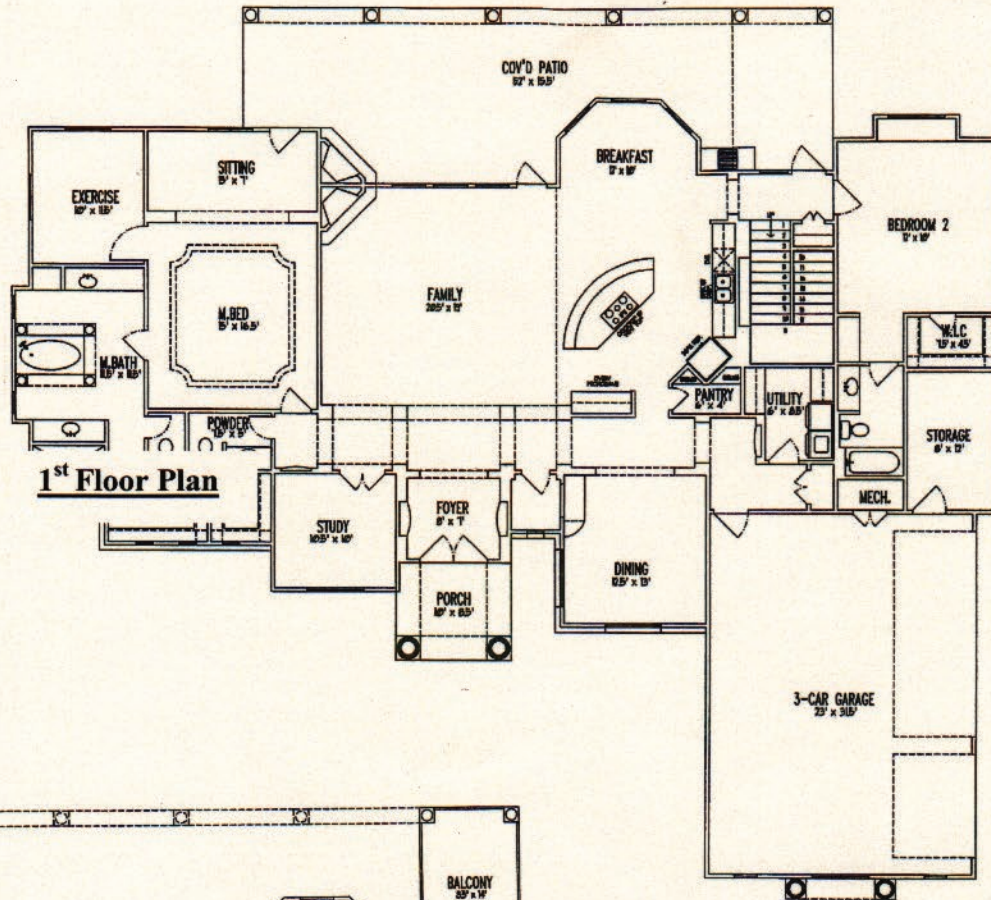

# Pallazo

**2<sup>nd</sup> Floor Plan**

## SQUARE FOOTAGES

1 <sup>st</sup> Floor	3110
2 <sup>nd</sup> Floor	1183
<b>Total Living</b>	<b>4293</b>
Garage/Storage	882
Entry Covered Porch	86
Rear Covered Porch	668
Covered Balcony	131