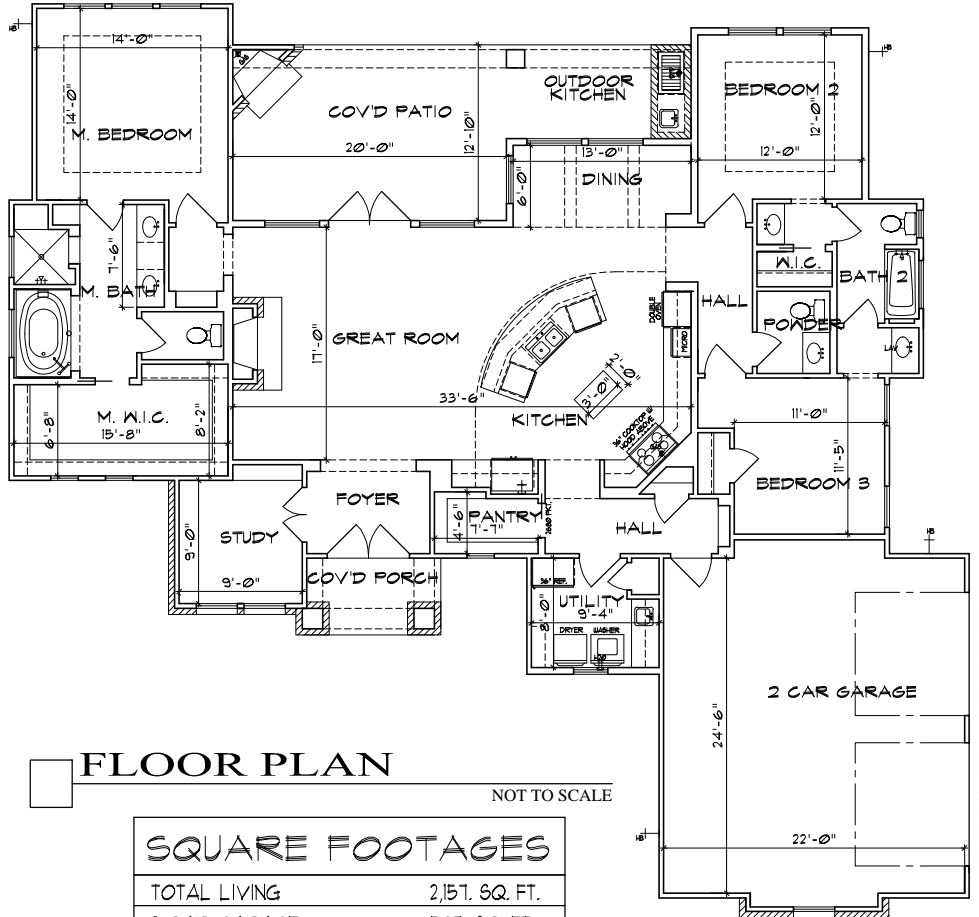

ALAIR

FLOOR PLAN

NOT TO SCALE

SQUARE FOOTAGES

TOTAL LIVING	2,157. SQ. FT.
2 CAR GARAGE	587. SQ. FT.
COVID PORCH	56. SQ. FT.
COVID PATIO	348. SQ. FT.

FRONT ELEVATION

NOT TO SCALE