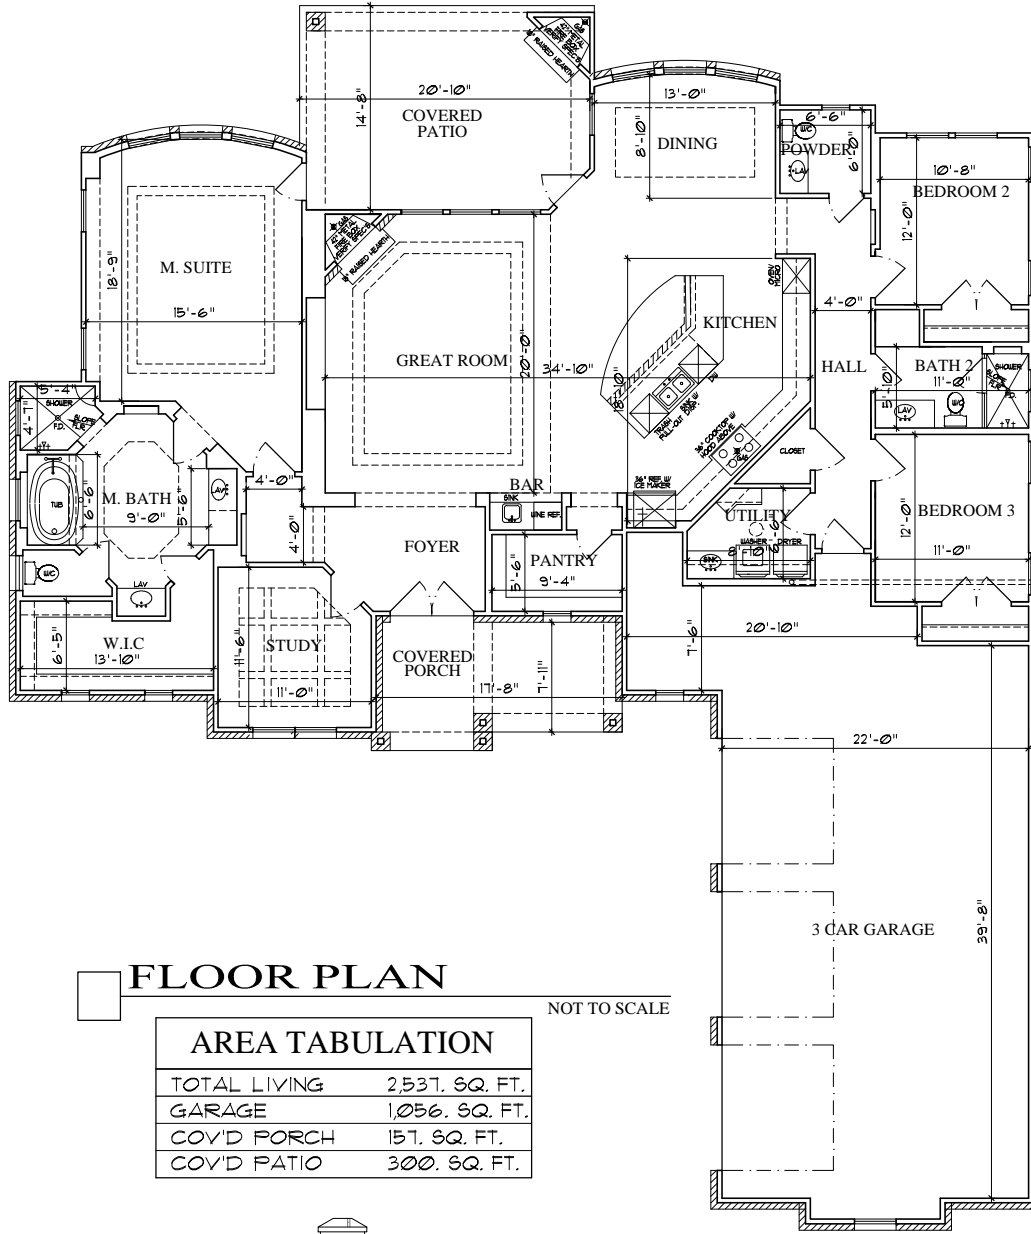

A L A I R

FLOOR PLAN

NOT TO SCALE

AREA TABULATION	
TOTAL LIVING	2,531. SQ. FT.
GARAGE	1,056. SQ. FT.
COVERD PORCH	157. SQ. FT.
COVERD PATIO	300. SQ. FT.

FRONT ELEVATION

NOT TO SCALE