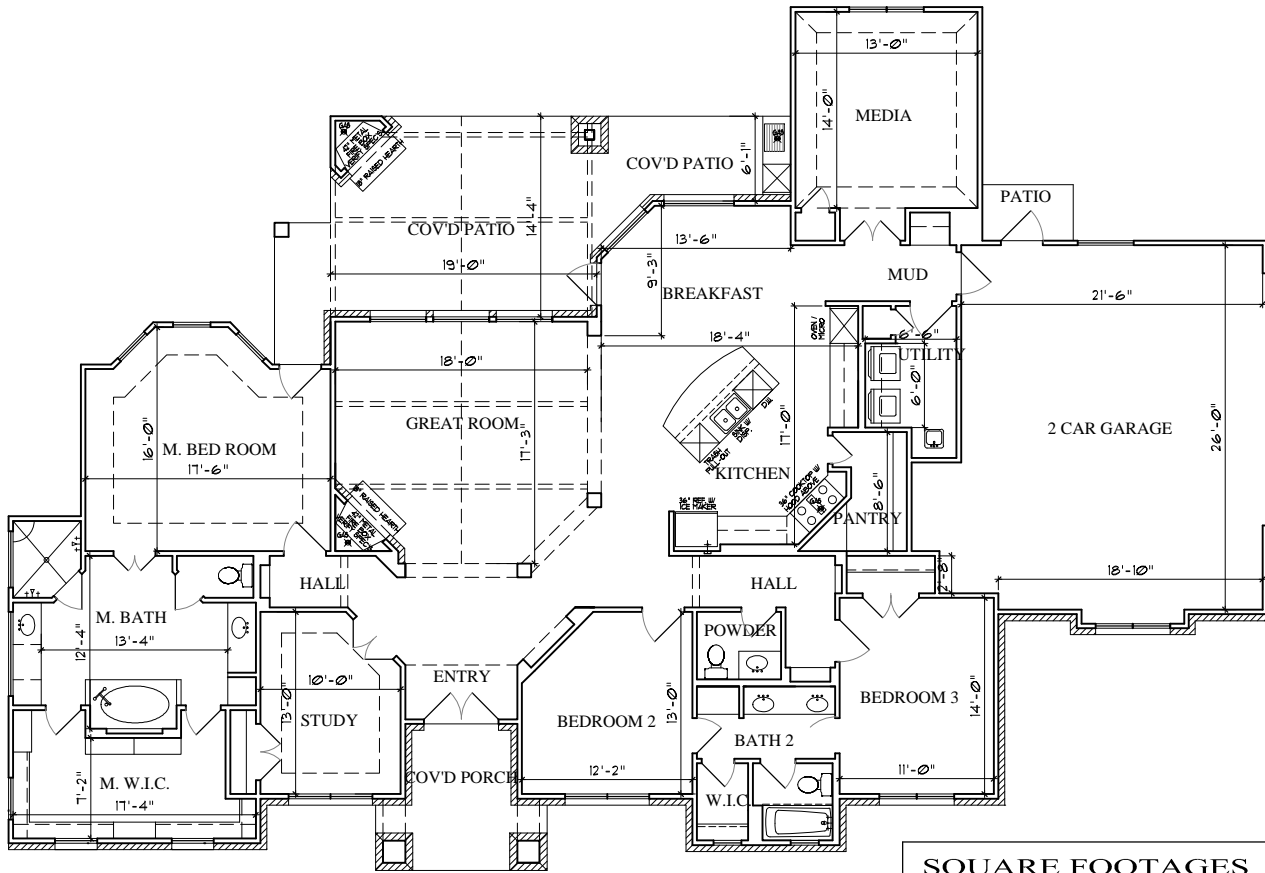

### SQUARE FOOTAGES

TOTAL LIVING	2,688. SQ. FT.
2 CAR GARAGE	613. SQ. FT.
COV'D PORCH	105. SQ. FT.
COV'D PATIO	411. SQ. FT.

## FLOOR PLAN

NOT TO SCALE