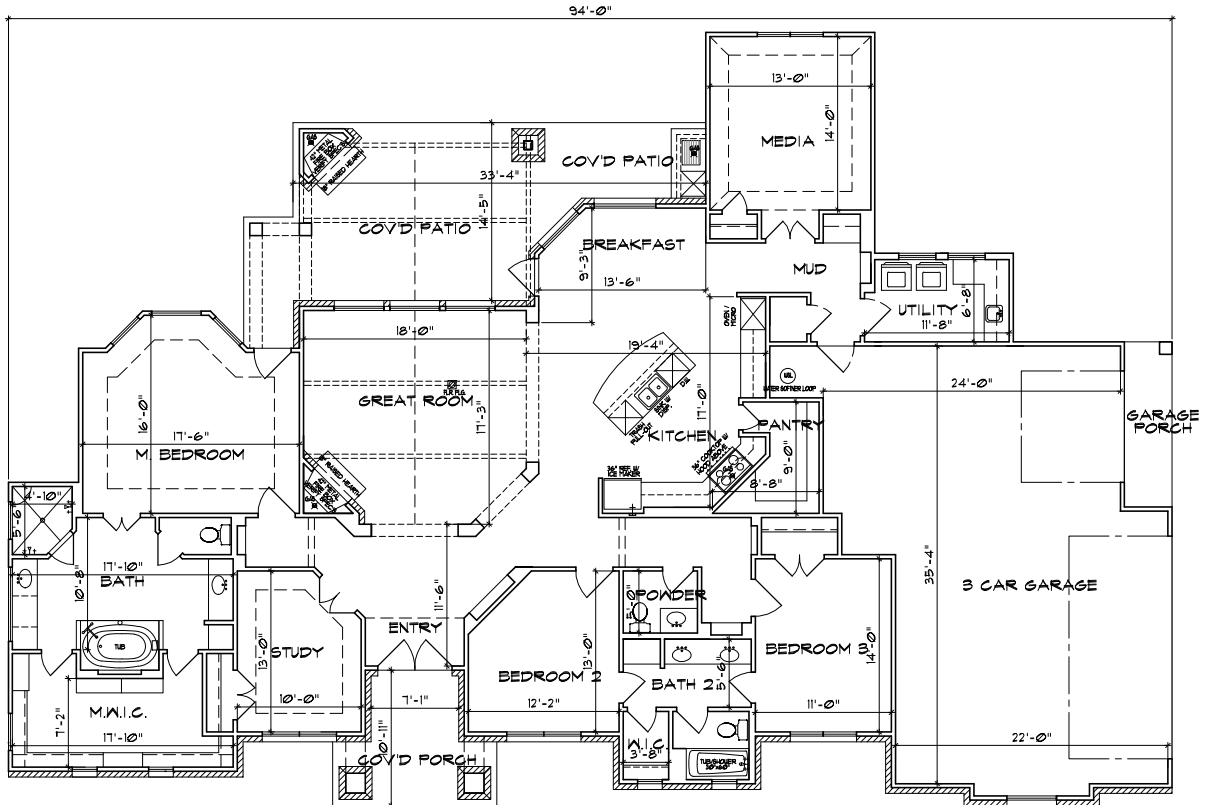

ALAIR

FLOOR PLAN

NOT TO SCALE

SQUARE FOOTAGES

TOTAL LIVING	2,694. SQ. FT.
GARAGE	874. SQ. FT.
GARAGE PORCH	51. SQ. FT.
COVID PORCH	117. SQ. FT.
COVID PATIO	432. SQ. FT.

FRONT ELEVATION

NOT TO SCALE