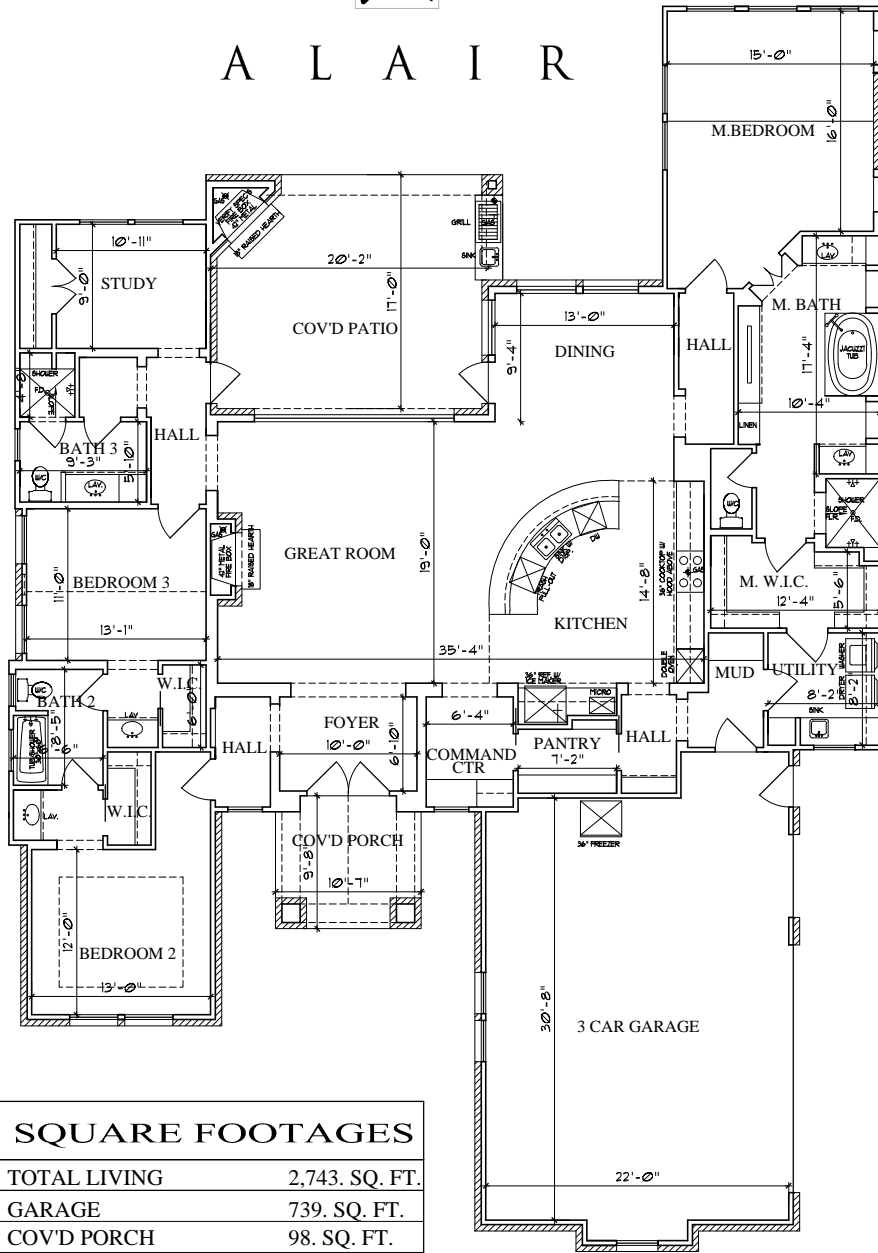

A L A I R

SQUARE FOOTAGES	
TOTAL LIVING	2,743. SQ. FT.
GARAGE	739. SQ. FT.
COVD PORCH	98. SQ. FT.
COVD PATIO	361. SQ. FT.

FLOOR PLAN

NOT TO SCALE

FRONT ELEVATION

NOT TO SCALE