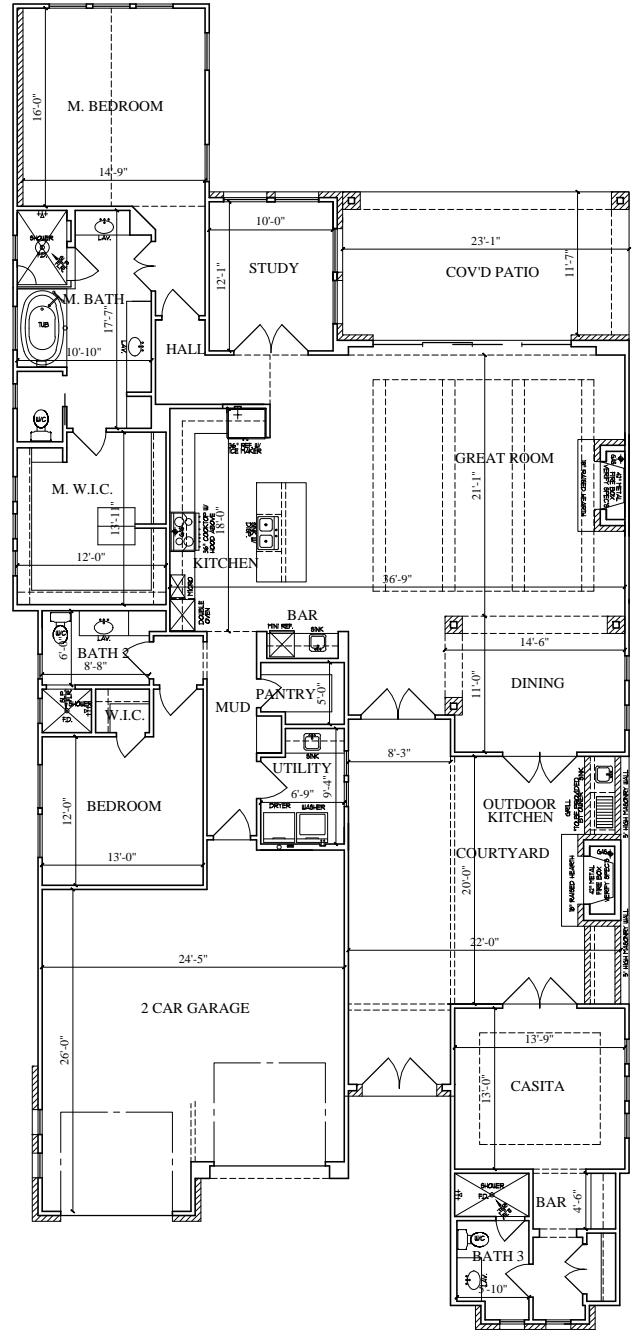

ALAIR

SQUARE FOOTAGES	
MAIN LIVING	2,401. SQ. FT.
CASITA	355. SQ. FT.
TOTAL LIVING	2,756. SQ. FT.
GARAGE	662. SQ. FT.
COURTYARD	539. SQ. FT.
COV'D PATIO	282. SQ. FT.

FLOOR PLAN
NOT TO SCALE