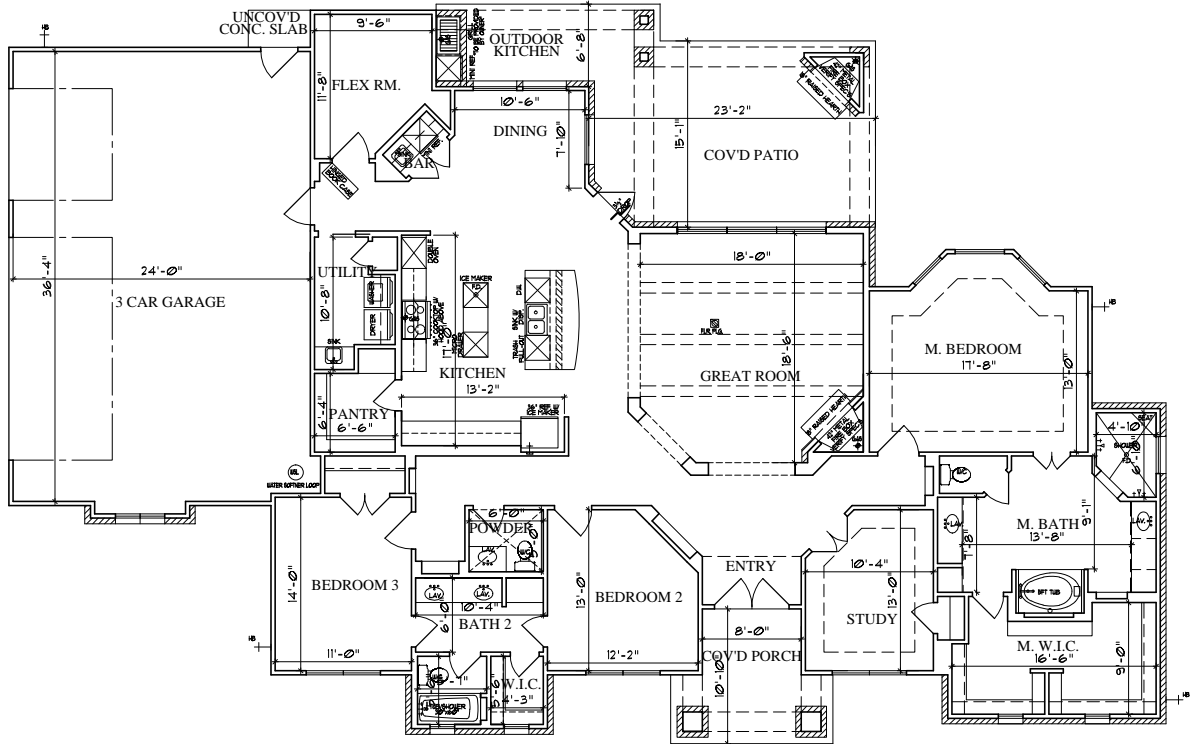

## FLOOR PLAN

NOT TO SCALE

### SQUARE FOOTAGES

|              |                |
|--------------|----------------|
| TOTAL LIVING | 2,113. SQ. FT. |
| 3 CAR GARAGE | 901. SQ. FT.   |
| COVD PORCH   | 111. SQ. FT.   |
| COVD PATIO   | 441. SQ. FT.   |