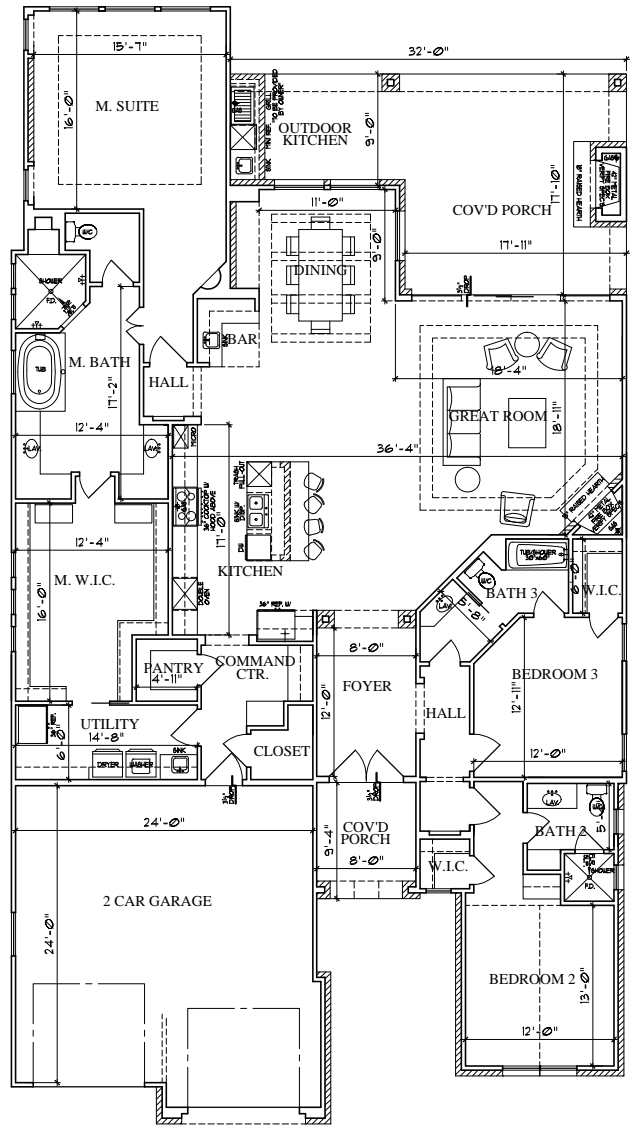

A L A I R

FRONT ELEVATION

NOT TO SCALE

SQUARE FOOTAGES	
TOTAL LIVING	2,803. SQ. FT.
GARAGE	639. SQ. FT.
COV'D PORCH	75. SQ. FT.
COV'D PATIO	450. SQ. FT.

FLOOR PLAN

NOT TO SCALE