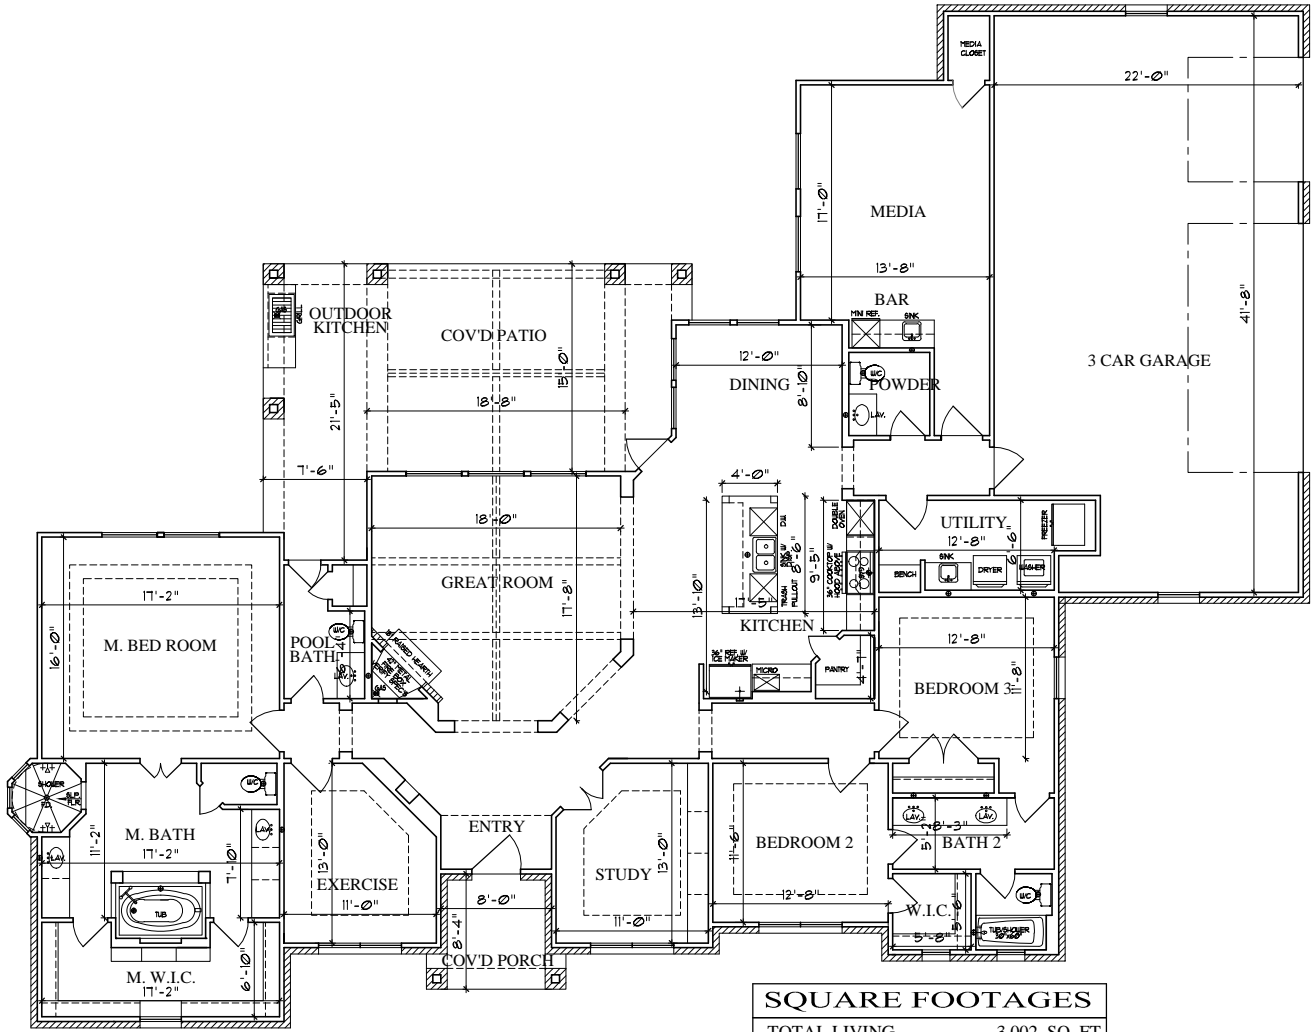

A L A I R

SQUARE FOOTAGES	
TOTAL LIVING	3,002. SQ. FT.
GARAGE	898. SQ. FT.
COV'D PORCH	72. SQ. FT.
COV'D PATIO	490. SQ. FT.

FLOOR PLAN

NOT TO SCALE

FRONT ELEVATION

NOT TO SCALE