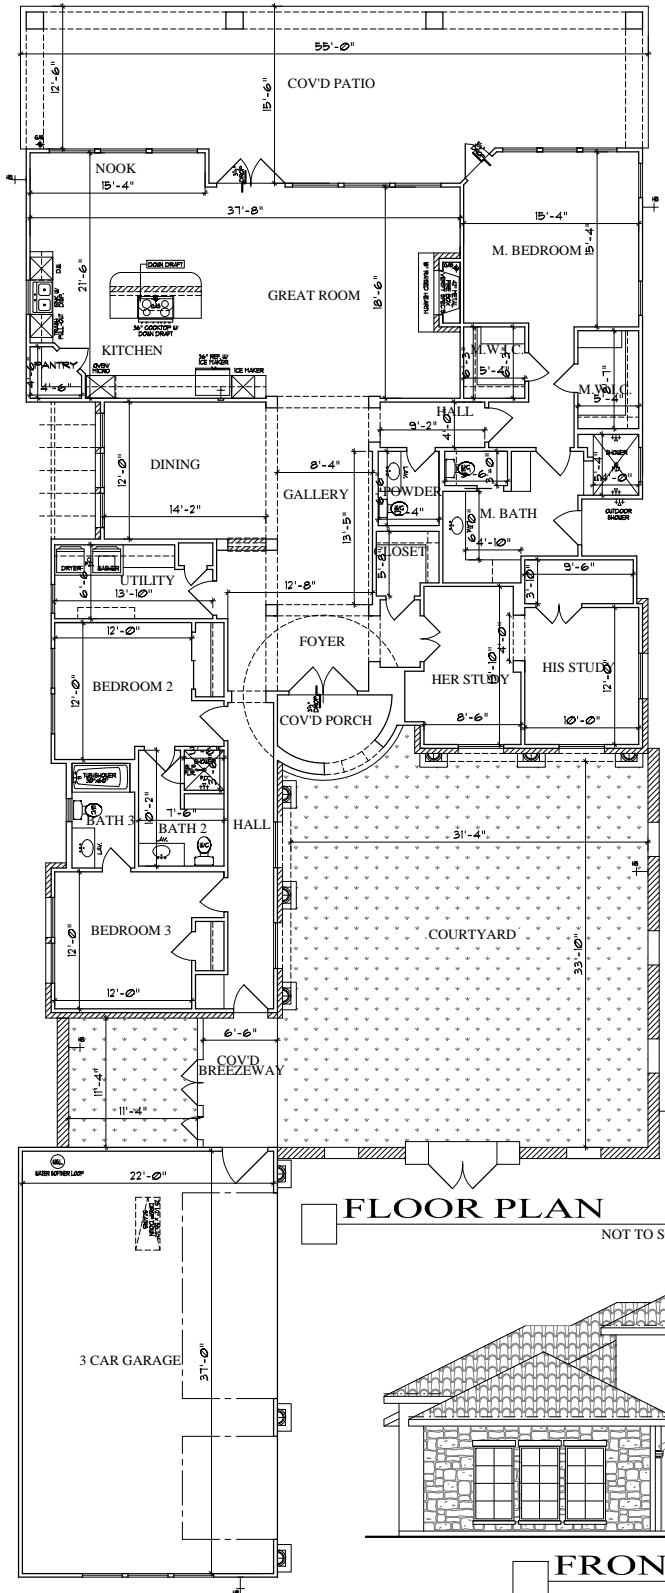

A L A I R

SQUARE FOOTAGES	
TOTAL LIVING	3015. SQ. FT.
3 CAR GARAGE	856. SQ. FT.
COVD PORCH	68. SQ. FT.
COVD PATIO	156. SQ. FT.
COVD BREEZEWAY	82. SQ. FT.