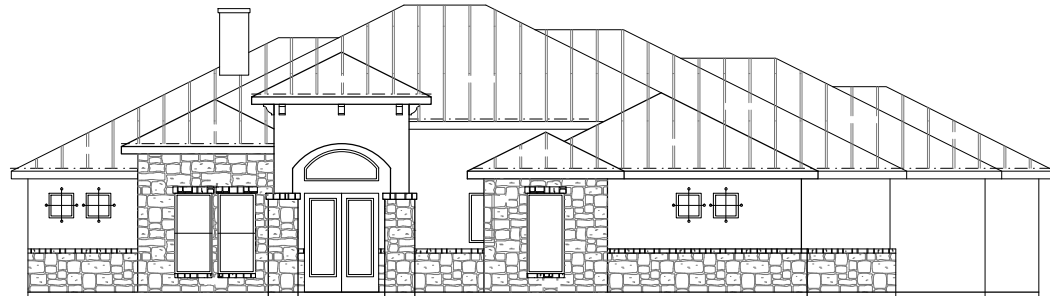

ALAIR

FLOOR PLAN
NOT TO SCALE

FRONT ELEVATION
NOT TO SCALE

| SQUARE FOOTAGES | |
|-----------------|----------------|
| TOTAL LIVING | 3,039. SQ. FT. |
| GARAGE | 679. SQ. FT. |
| COY'D PORCH | 112. SQ. FT. |
| COY'D PATIO | 284. SQ. FT. |