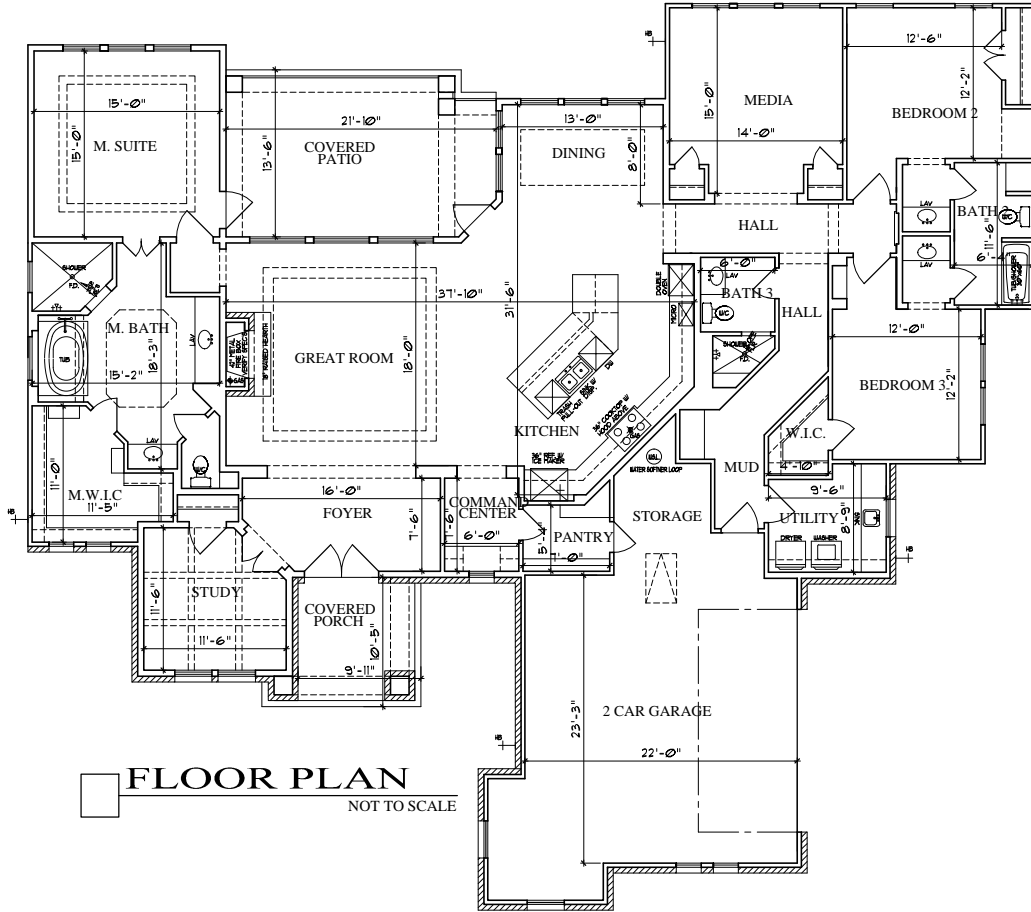

ALAIR

FLOOR PLAN
NOT TO SCALE

FRONT ELEVATION
NOT TO SCALE

| SQUARE FOOTAGES | |
|-----------------|----------------|
| TOTAL LIVING | 3,039. SQ. FT. |
| GARAGE | 679. SQ. FT. |
| COY'D PORCH | 112. SQ. FT. |
| COY'D PATIO | 284. SQ. FT. |