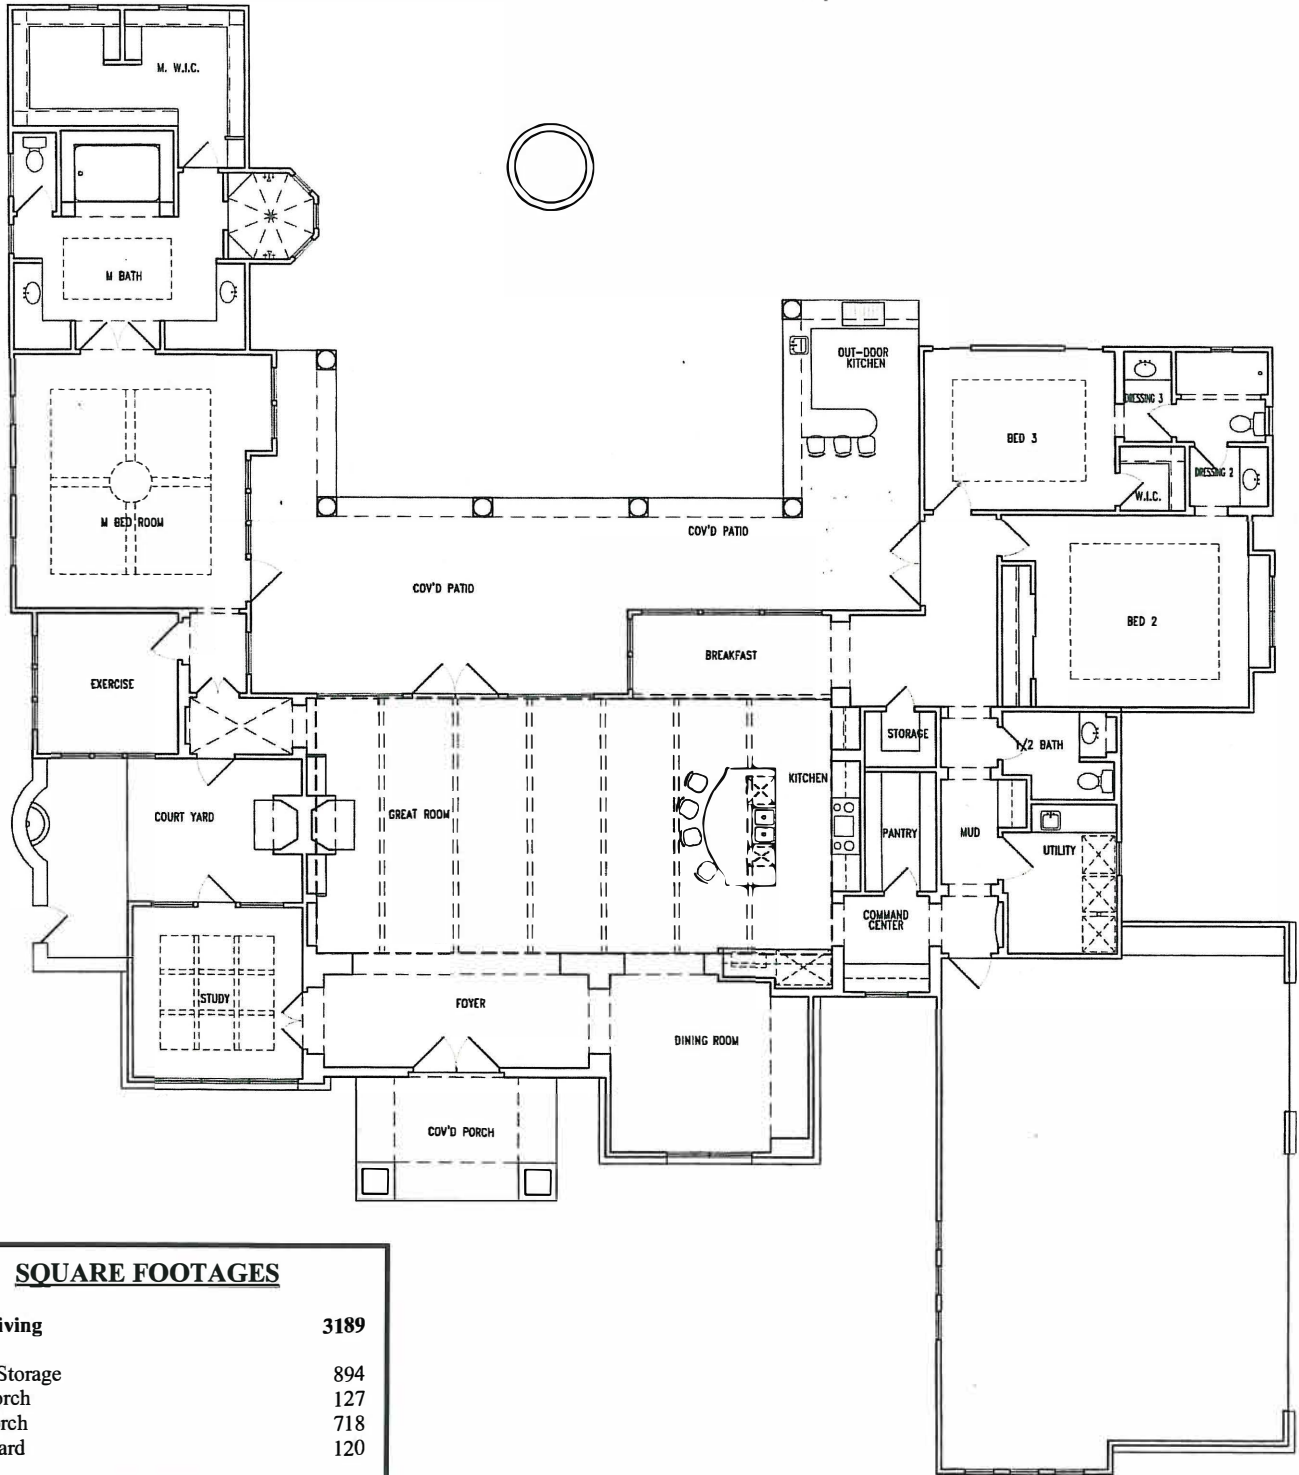

# Vintage II

## SQUARE FOOTAGES

<b>Total Living</b>	<b>3189</b>
Garage/Storage	894
Front Porch	127
Back Porch	718
Court Yard	120