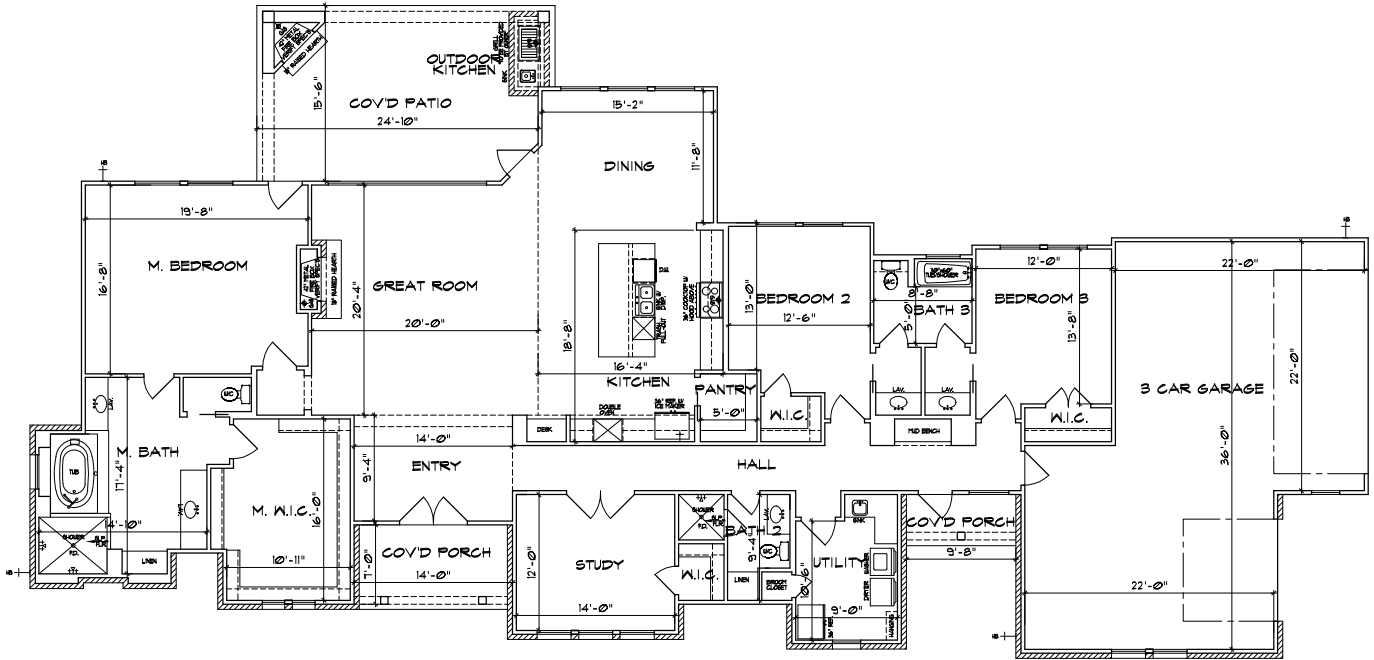

ALAIR

FLOOR PLAN

NOT TO SCALE

FRONT ELEVATION

NOT TO SCALE

SQUARE FOOTAGES	
TOTAL LIVING	3,143. SQ. FT.
GARAGE	858. SQ. FT.
COVD PORCH	151. SQ. FT.
COVD PATIO	330. SQ. FT.