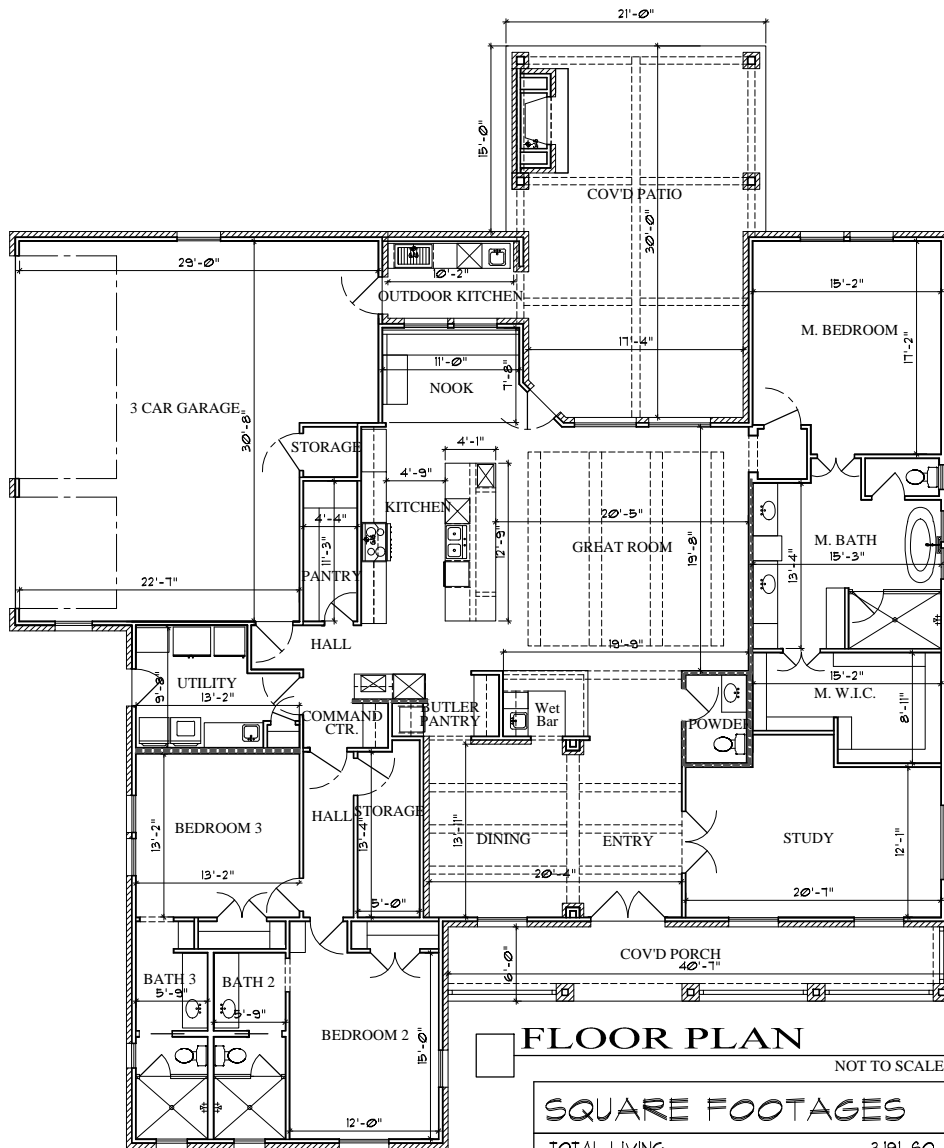

## FLOOR PLAN

NOT TO SCALE

SQUARE FOOTAGES	
TOTAL LIVING	3,191. SQ. FT.
3 CAR GARAGE & STORAGE	833. SQ. FT.
COVID PORCH	265. SQ. FT.
COVID PATIO & OUTDOOR KITCHEN	671. SQ. FT.

## FRONT ELEVATION

NOT TO SCALE