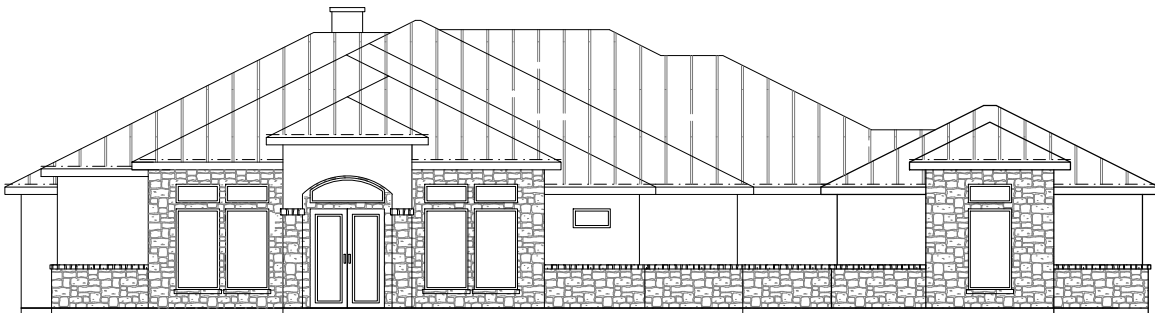

## FLOOR PLAN

NOT TO SCALE

### SQUARE FOOTAGES

TOTAL LIVING	3,201. SQ. FT.
2 CAR GARAGE	612. SQ. FT.
1 CAR DETACH GARAGE	509. SQ. FT.
COVD PORCH	84. SQ. FT.
COVD PATIO	576. SQ. FT.

## FRONT ELEVATION

NOT TO SCALE