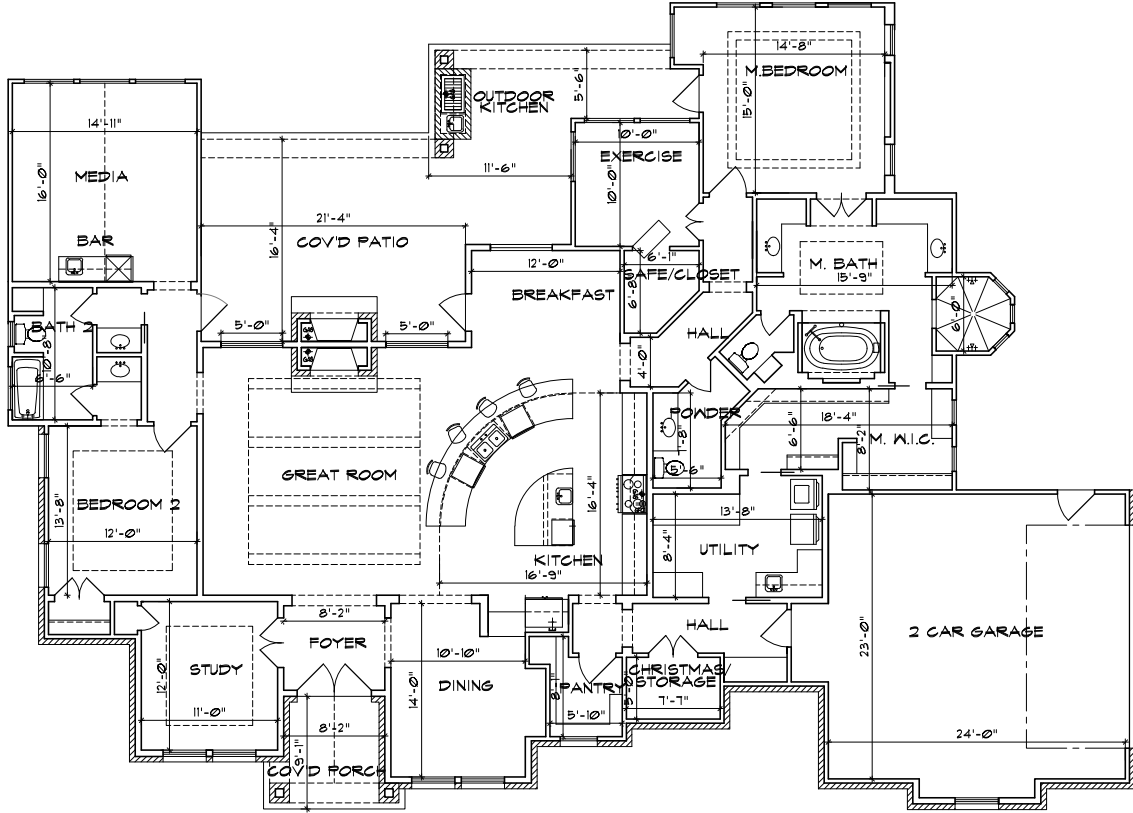

## FLOOR PLAN

NOT TO SCALE

### SQUARE FOOTAGES

TOTAL LIVING	3,201. SQ. FT.
2 CAR GARAGE	612. SQ. FT.
1 CAR DETACH GARAGE	509. SQ. FT.
COVD PORCH	84. SQ. FT.
COVD PATIO	576. SQ. FT.

## FRONT ELEVATION

NOT TO SCALE