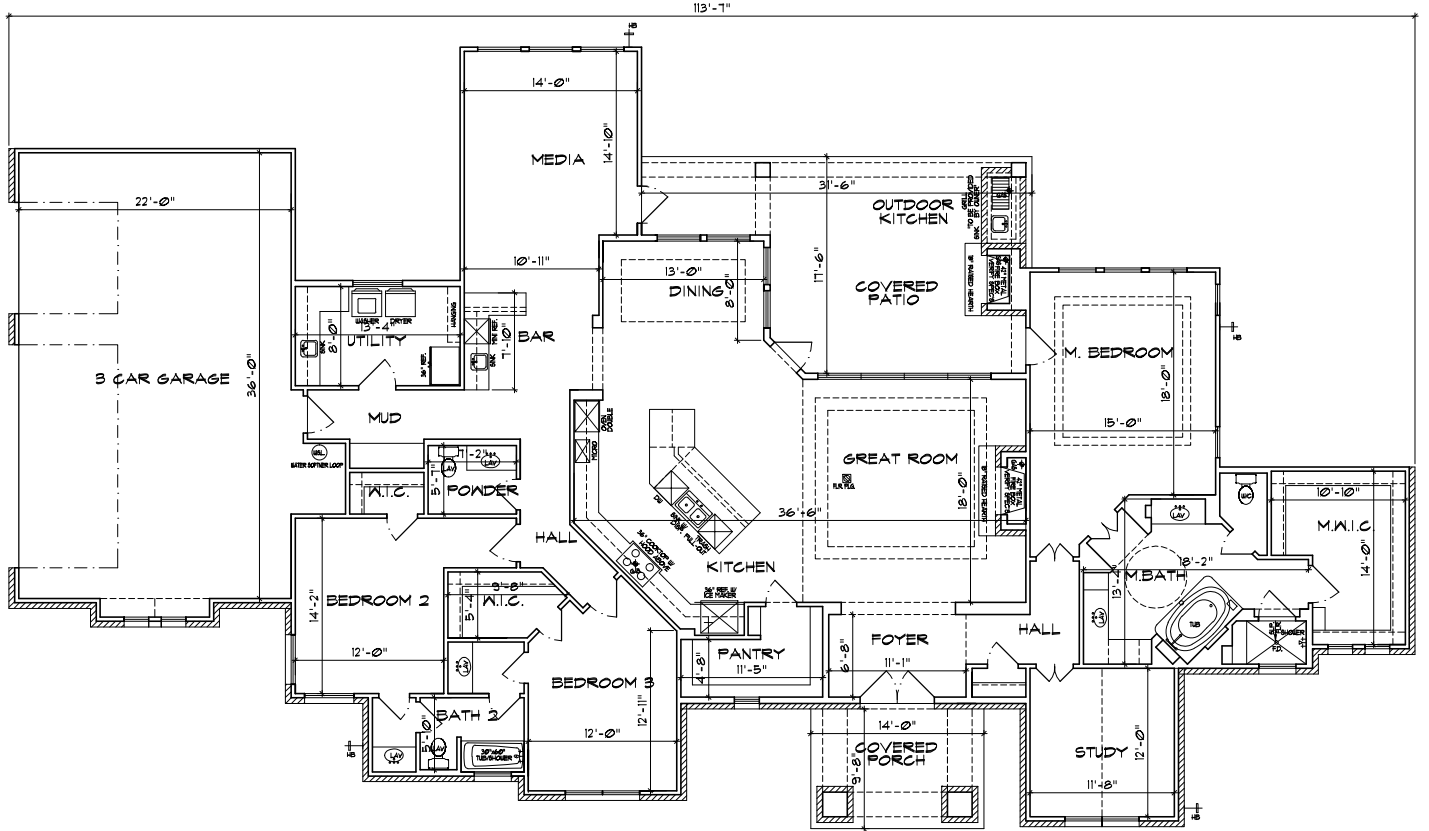

ALAIR

FLOOR PLAN

NOT TO SCALE

SQUARE FOOTAGES	
TOTAL LIVING	3220. SQ. FT.
GARAGE	866. SQ. FT.
COV'D PORCH	141. SQ. FT.
COV'D PATIO	429. SQ. FT.

FRONT ELEVATION

NOT TO SCALE