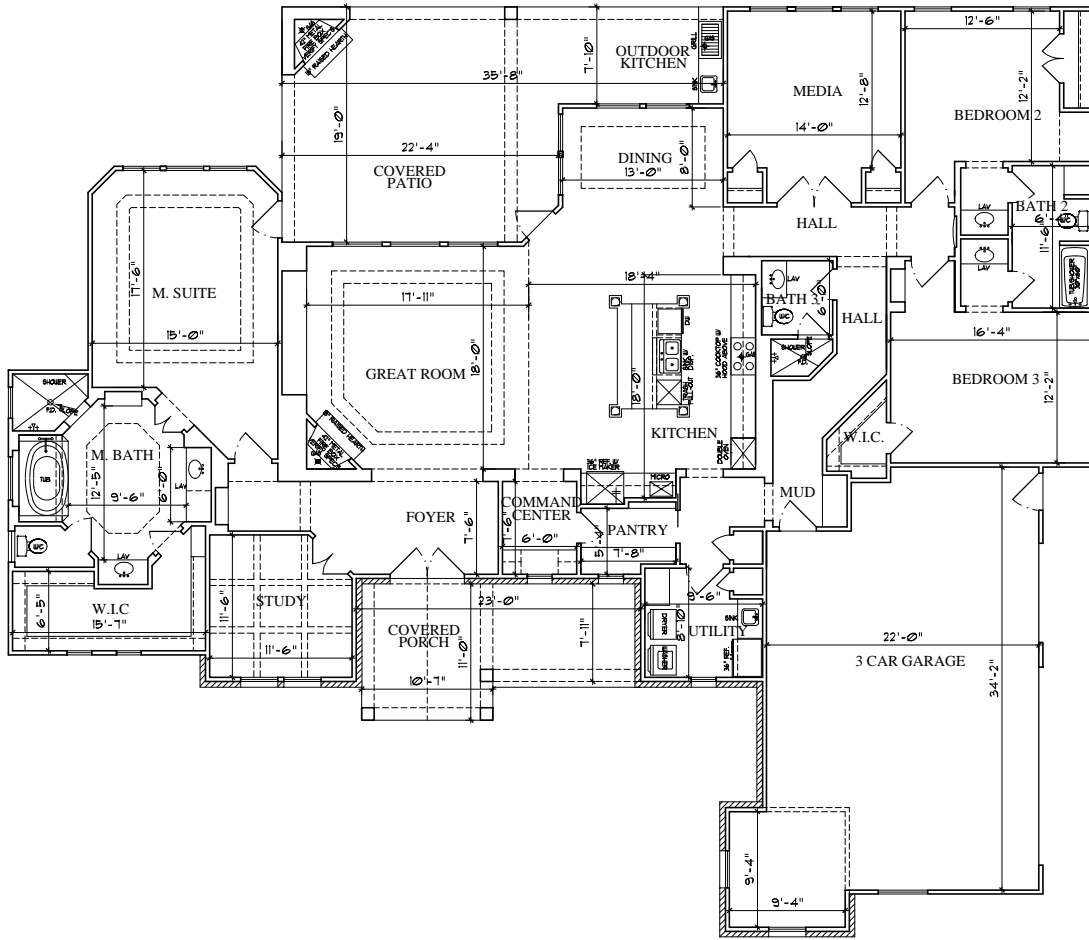

# A L A I R

**FLOOR PLAN**

NOT TO SCALE

SQUARE FOOTAGES	
TOTAL LIVING	3,223. SQ. FT.
GARAGE	787. SQ. FT.
COV'D PORCH	230. SQ. FT.
COV'D PATIO	524. SQ. FT.

**FRONT ELEVATION**

NOT TO SCALE