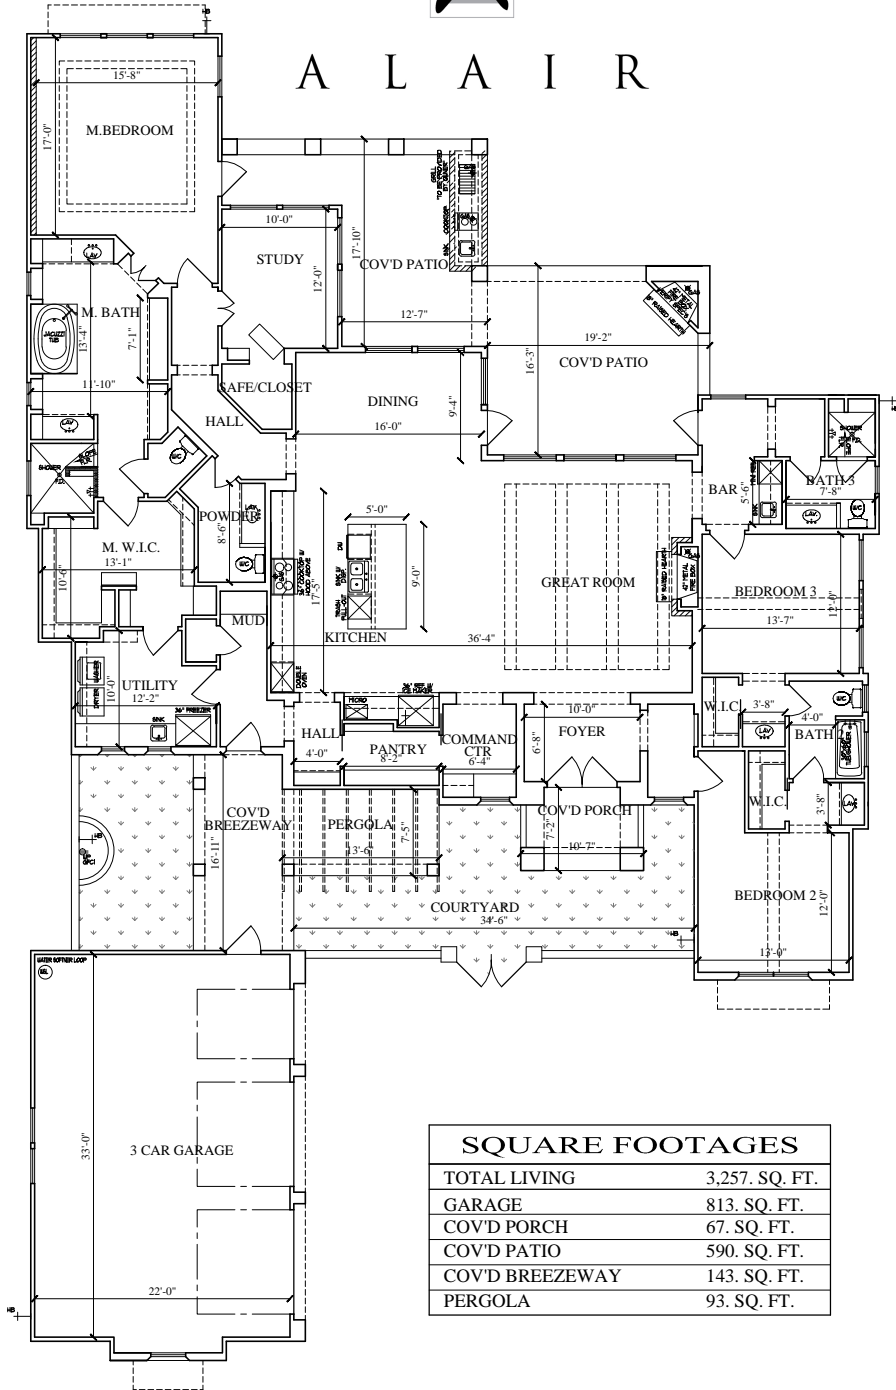

# A L A I R

SQUARE FOOTAGES	
TOTAL LIVING	3,257. SQ. FT.
GARAGE	813. SQ. FT.
COV'D PORCH	67. SQ. FT.
COV'D PATIO	590. SQ. FT.
COV'D BREEZEWAY	143. SQ. FT.
PERGOLA	93. SQ. FT.

**FLOOR PLAN**

NOT TO SCALE

**FRONT ELEVATION**

NOT TO SCALE