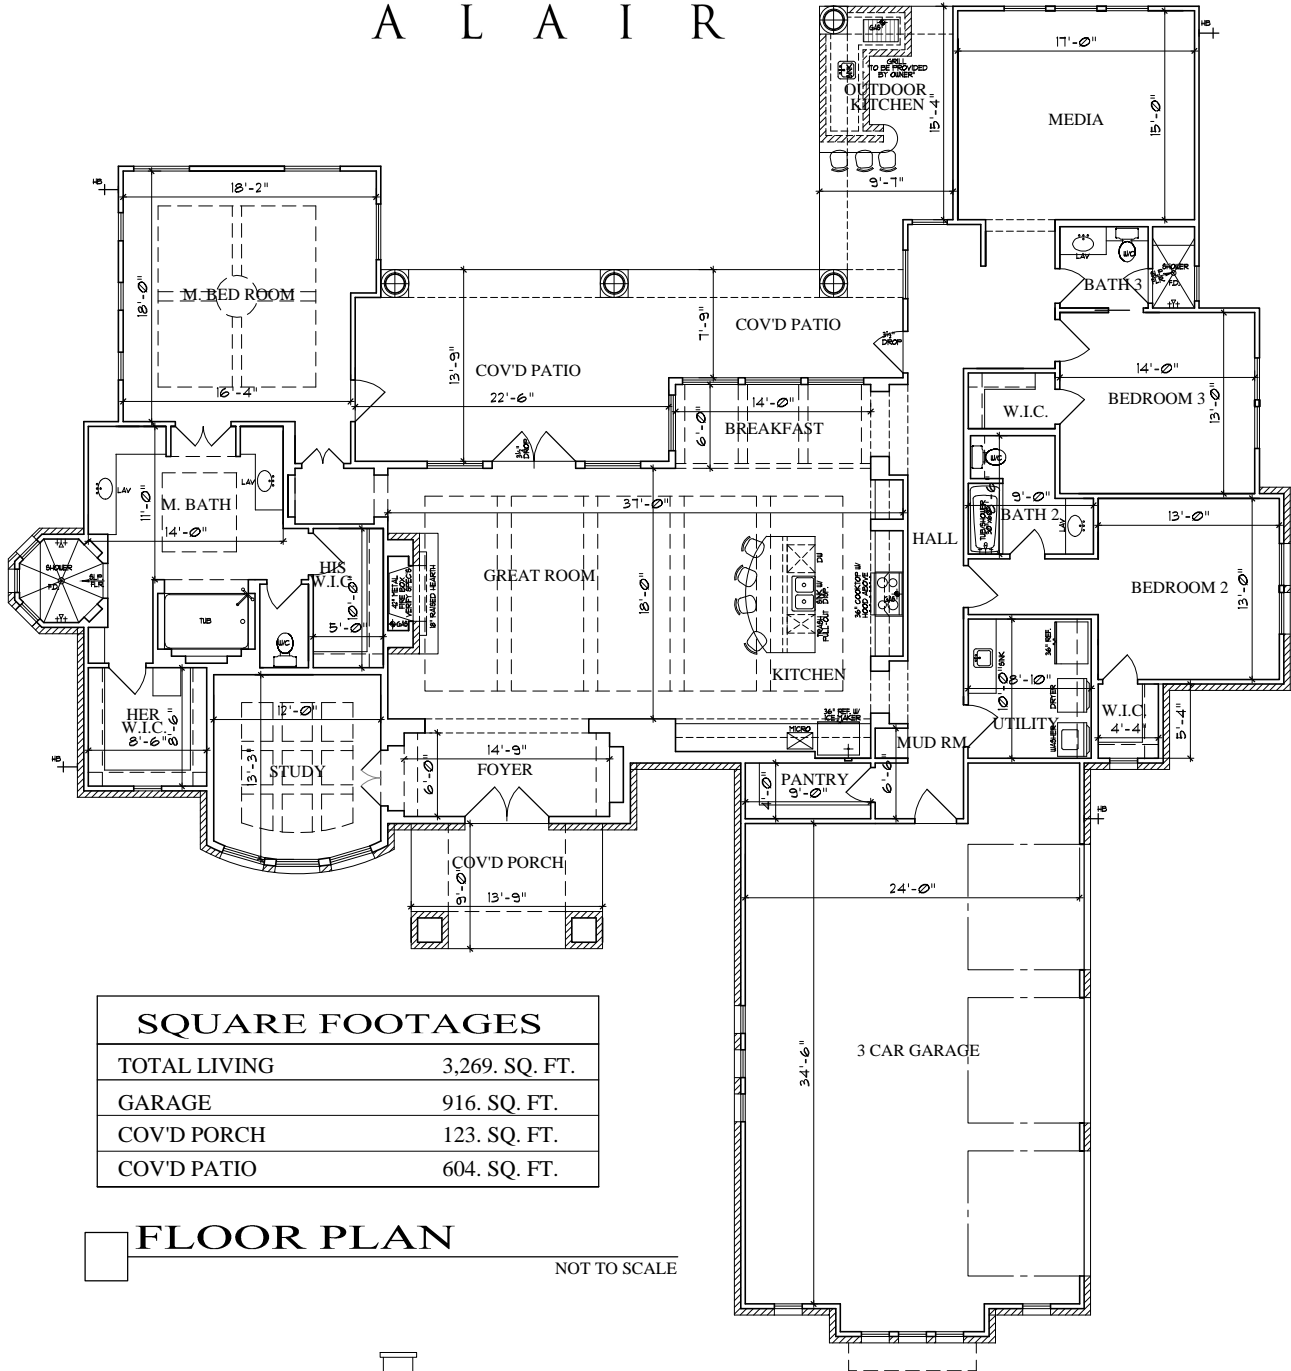

# A L A I R

SQUARE FOOTAGES	
TOTAL LIVING	3,269. SQ. FT.
GARAGE	916. SQ. FT.
COV'D PORCH	123. SQ. FT.
COV'D PATIO	604. SQ. FT.

**FLOOR PLAN** NOT TO SCALE

**FRONT ELEVATION** NOT TO SCALE