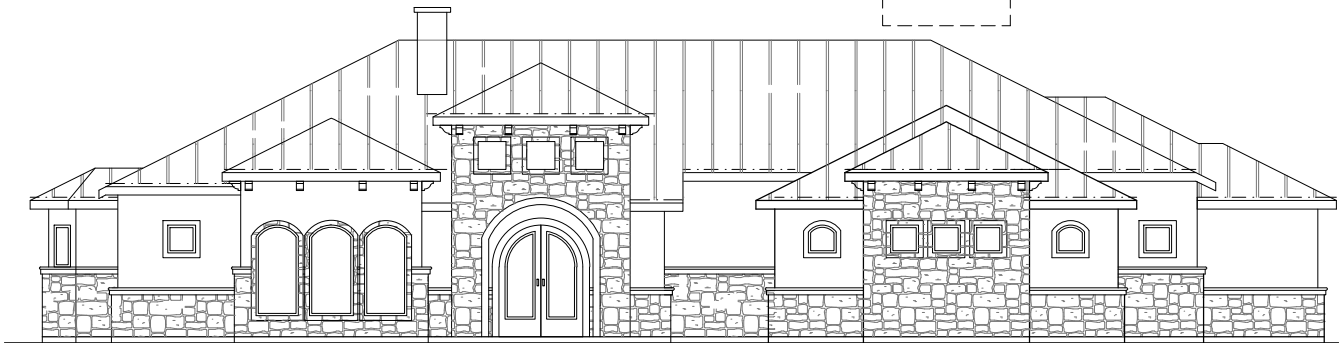

# A L A I R

SQUARE FOOTAGES	
TOTAL LIVING	3,269. SQ. FT.
GARAGE	916. SQ. FT.
COV'D PORCH	123. SQ. FT.
COV'D PATIO	604. SQ. FT.

**FLOOR PLAN** NOT TO SCALE

**FRONT ELEVATION** NOT TO SCALE