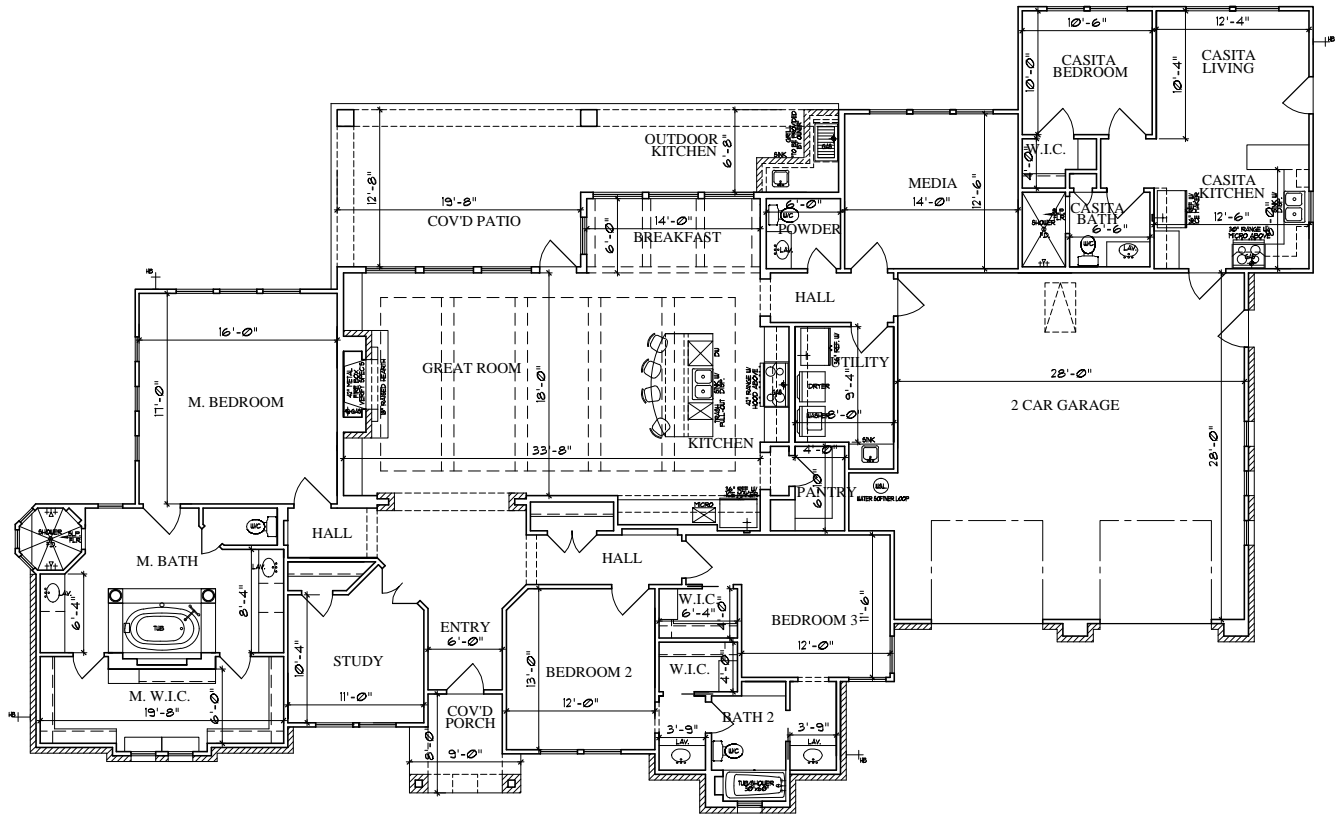

ALAIR

FLOOR PLAN
NOT TO SCALE

FRONT ELEVATION
NOT TO SCALE

SQUARE FOOTAGES	
MAIN LIVING	2,815. SQ. FT.
CASITA LIVING	508. SQ. FT.
TOTAL LIVING	3,323. SQ. FT.
2 CAR GARAGE	823. SQ. FT.
COVD PORCH	60. SQ. FT.
COVD PATIO	415. SQ. FT.