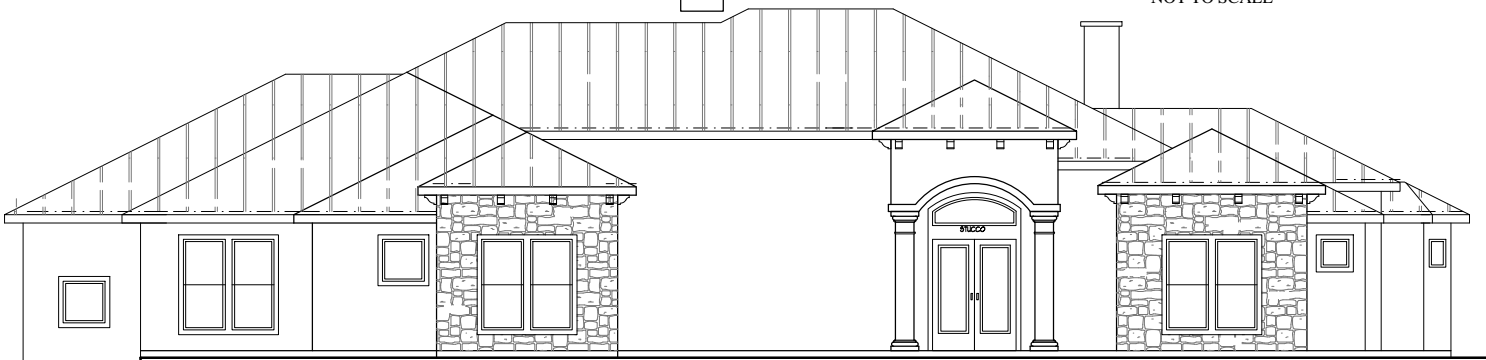

A L A I R

SQUARE FOOTAGES	
TOTAL LIVING	3,671. SQ. FT.
3 CAR GARAGE	931. SQ. FT.
COVID PORCH	134. SQ. FT.
COVID PATIO	787. SQ. FT.