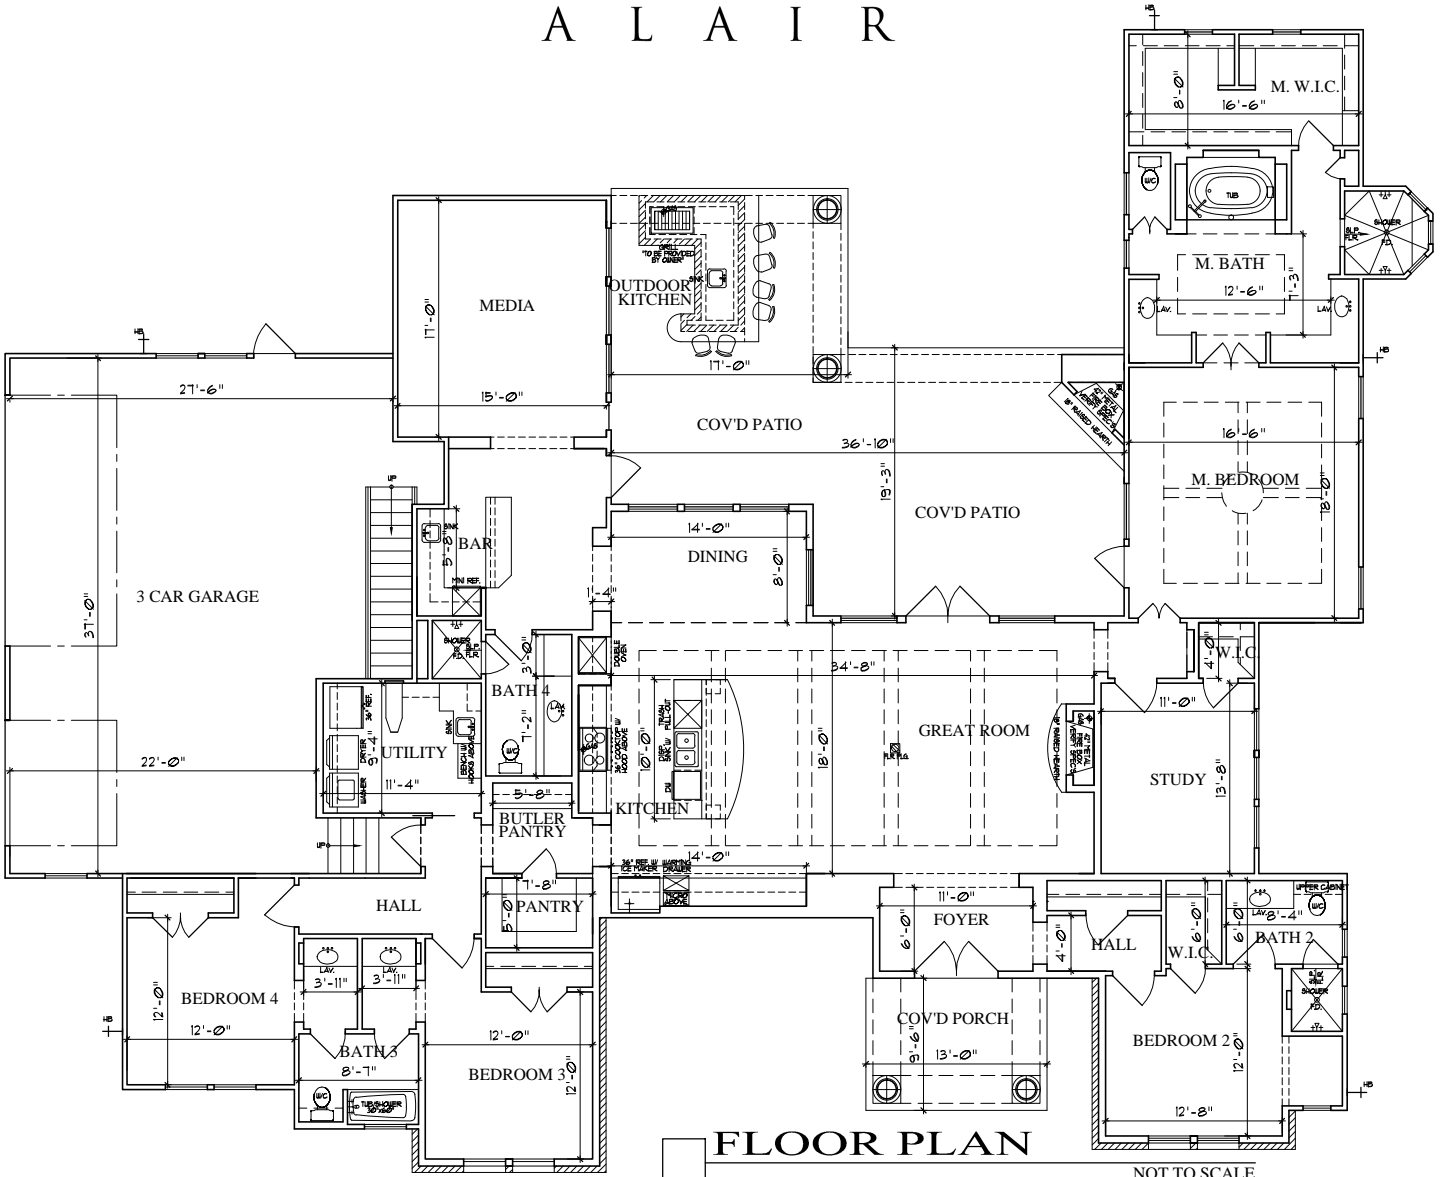

A L A I R

SQUARE FOOTAGES	
TOTAL LIVING	3,671. SQ. FT.
3 CAR GARAGE	931. SQ. FT.
COVID PORCH	134. SQ. FT.
COVID PATIO	787. SQ. FT.