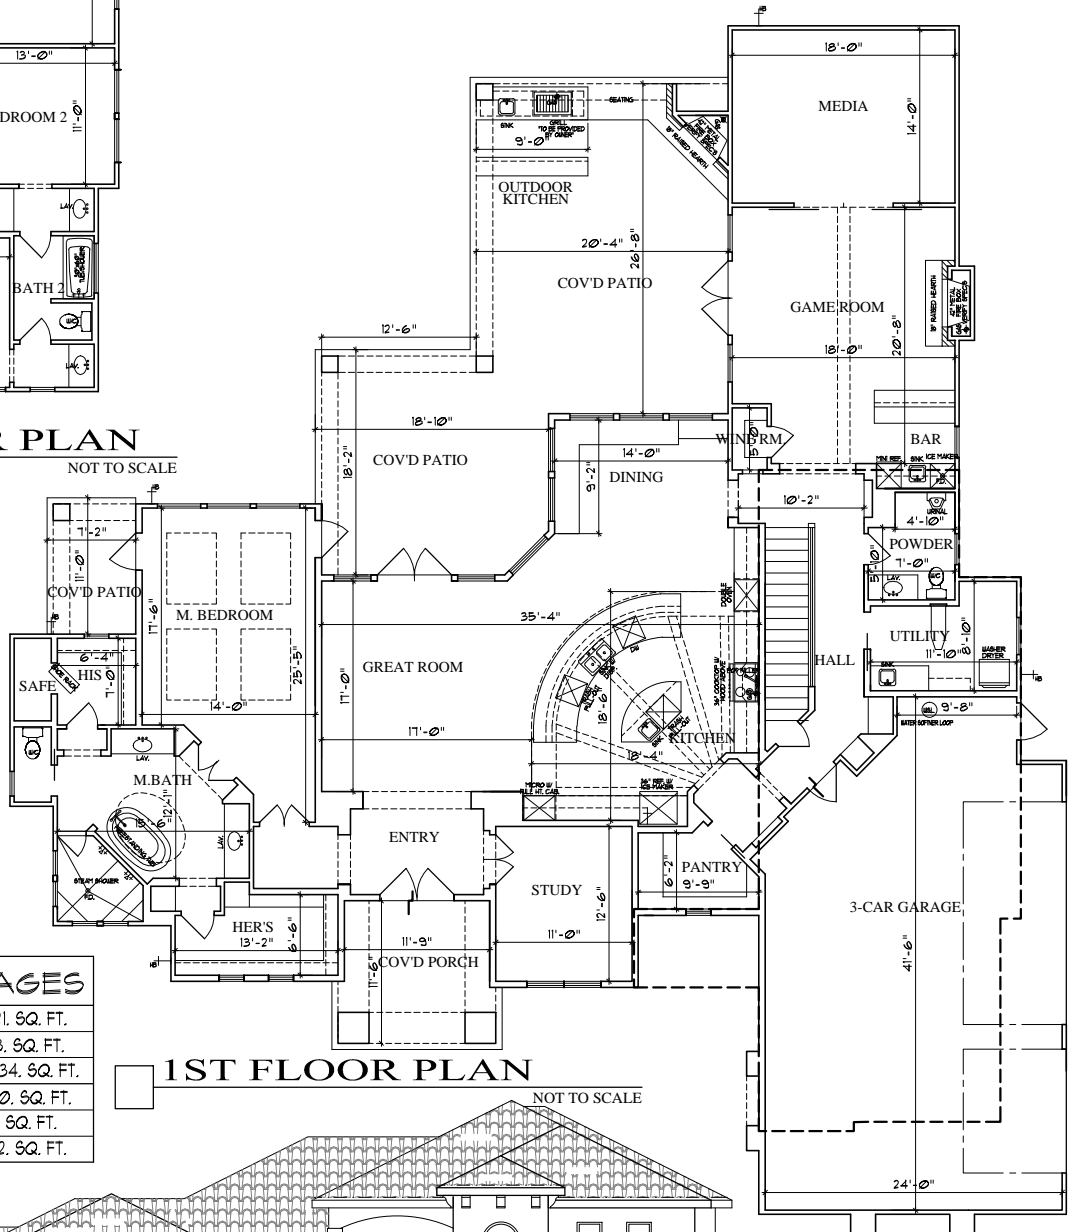

A L A I R

2ND FLOOR PLAN

NOT TO SCALE

1ST FLOOR PLAN

NOT TO SCALE

SQUARE FOOTAGES	
1ST FLOOR LIVING	3,121. SQ. FT.
2ND FLOOR LIVING	613. SQ. FT.
TOTAL LIVING	3,734. SQ. FT.
3 CAR GARAGE	950. SQ. FT.
COV'D PORCH	151. SQ. FT.
COV'D PATIO	942. SQ. FT.

FRONT ELEVATION

NOT TO SCALE