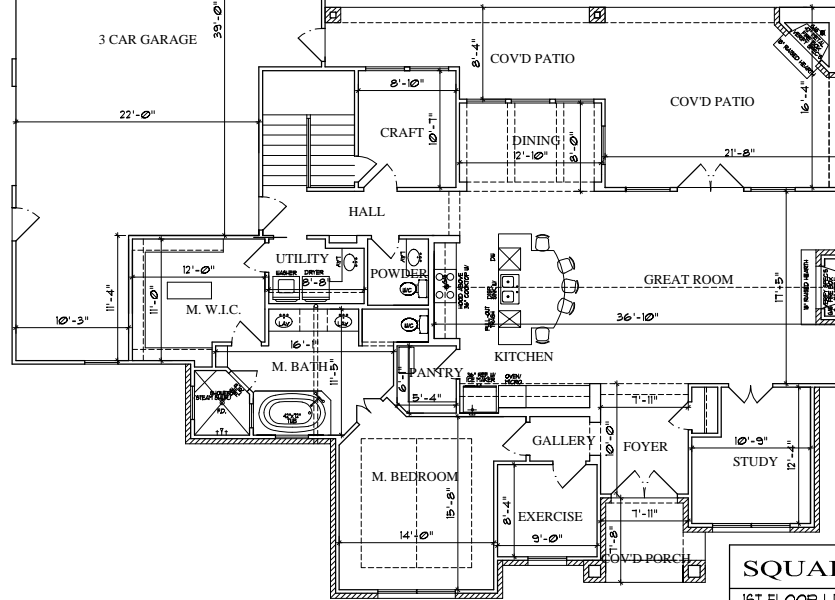

A L A I R

SQUARE FOOTAGES

1ST FLOOR LIVING	2,118. SQ. FT.
2ND FLOOR LIVING	849. SQ. FT.
CASITA LIVING	1,112. SQ. FT.
TOTAL LIVING	3,139. SQ. FT.
GARAGE/STORAGE/MECH.	1,131. SQ. FT.
COVID PORCH	71. SQ. FT.
COVID PATIO	530. SQ. FT.
CASITA COVID PORCH	12. SQ. FT.

FRONT ELEVATION

NOT TO SCALE