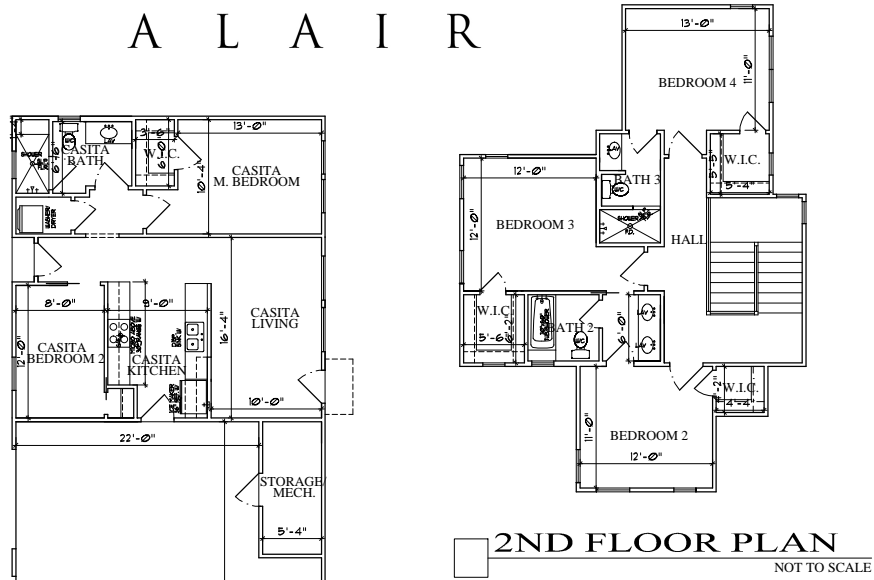

A L A I R

SQUARE FOOTAGES

1ST FLOOR LIVING	2,118. SQ. FT.
2ND FLOOR LIVING	849. SQ. FT.
CASITA LIVING	1,112. SQ. FT.
TOTAL LIVING	3,139. SQ. FT.
GARAGE/STORAGE/MECH.	1,131. SQ. FT.
COVID PORCH	71. SQ. FT.
COVID PATIO	530. SQ. FT.
CASITA COVID PORCH	12. SQ. FT.

FRONT ELEVATION

NOT TO SCALE