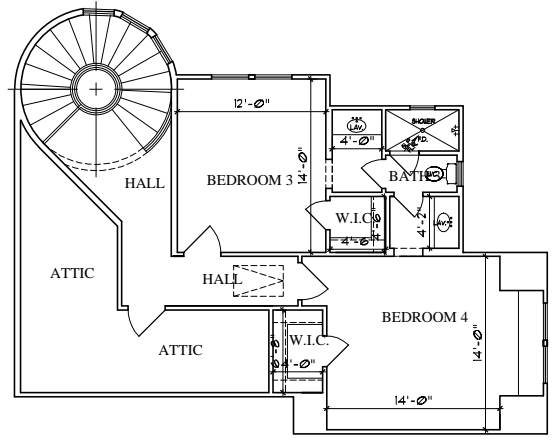

A L A I R

SQUARE FOOTAGES	
1ST FLOOR LIVING	3240. SQ. FT.
2ND FLOOR LIVING	809. SQ. FT.
TOTAL LIVING	4,049. SQ. FT.
GARAGE	1004. SQ. FT.
COV'D PORCH	145. SQ. FT.
COV'D PATIO	751. SQ. FT.

2ND FLOOR PLAN
NOT TO SCALE

1ST FLOOR PLAN
NOT TO SCALE

FRONT ELEVATION
NOT TO SCALE