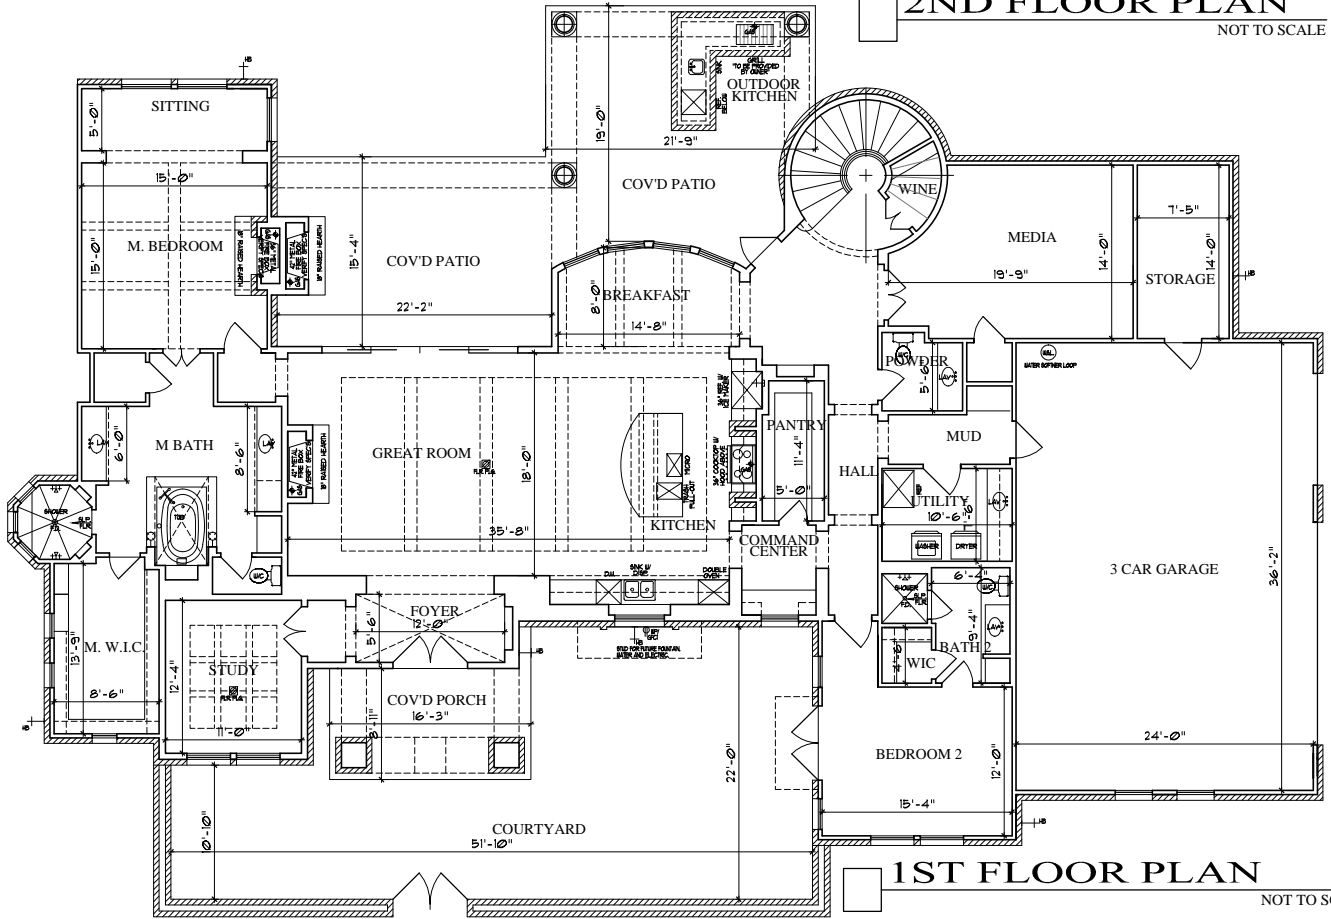

A L A I R

SQUARE FOOTAGES	
1ST FLOOR LIVING	3240. SQ. FT.
2ND FLOOR LIVING	809. SQ. FT.
TOTAL LIVING	4,049. SQ. FT.
GARAGE	1004. SQ. FT.
COV'D PORCH	145. SQ. FT.
COV'D PATIO	751. SQ. FT.

2ND FLOOR PLAN
NOT TO SCALE

1ST FLOOR PLAN
NOT TO SCALE

FRONT ELEVATION
NOT TO SCALE