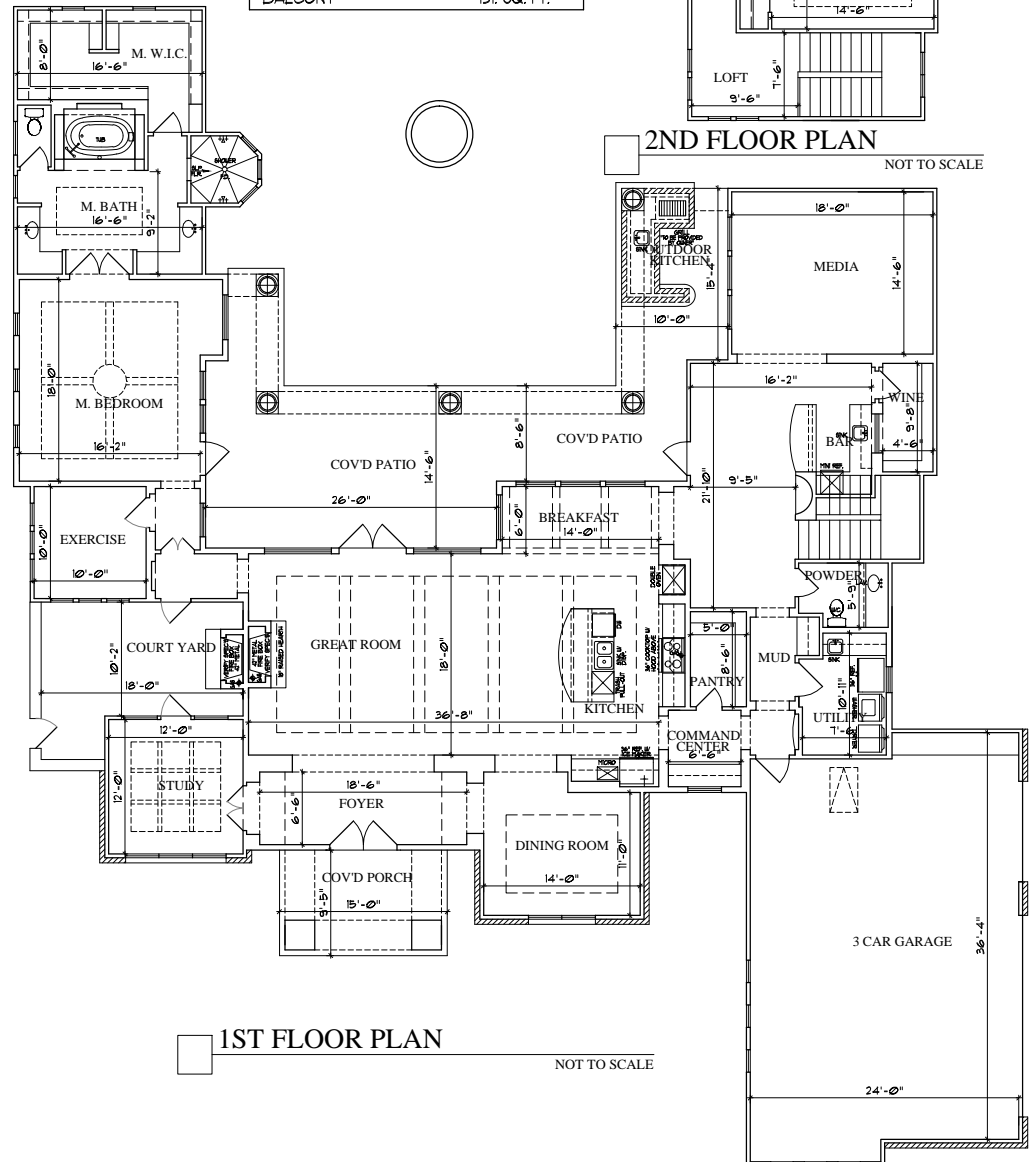

A L A I R

SQUARE FOOTAGES	
1ST FLOOR LIVING	3,380. SQ. FT.
2ND FLOOR LIVING	180. SQ. FT.
TOTAL LIVING	4,160. SQ. FT.
3 CAR GARAGE	901. SQ. FT.
COVD PORCH	141. SQ. FT.
COVD PATIO	751. SQ. FT.
BALCONY	131. SQ. FT.

2ND FLOOR PLAN
NOT TO SCALE

1ST FLOOR PLAN
NOT TO SCALE

FRONT ELEVATION
NOT TO SCALE