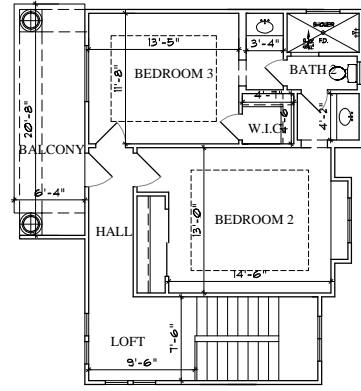

A L A I R

SQUARE FOOTAGES	
1ST FLOOR LIVING	3,380. SQ. FT.
2ND FLOOR LIVING	180. SQ. FT.
TOTAL LIVING	4,160. SQ. FT.
3 CAR GARAGE	901. SQ. FT.
COVD PORCH	141. SQ. FT.
COVD PATIO	751. SQ. FT.
BALCONY	131. SQ. FT.

2ND FLOOR PLAN
NOT TO SCALE

1ST FLOOR PLAN
NOT TO SCALE

FRONT ELEVATION
NOT TO SCALE