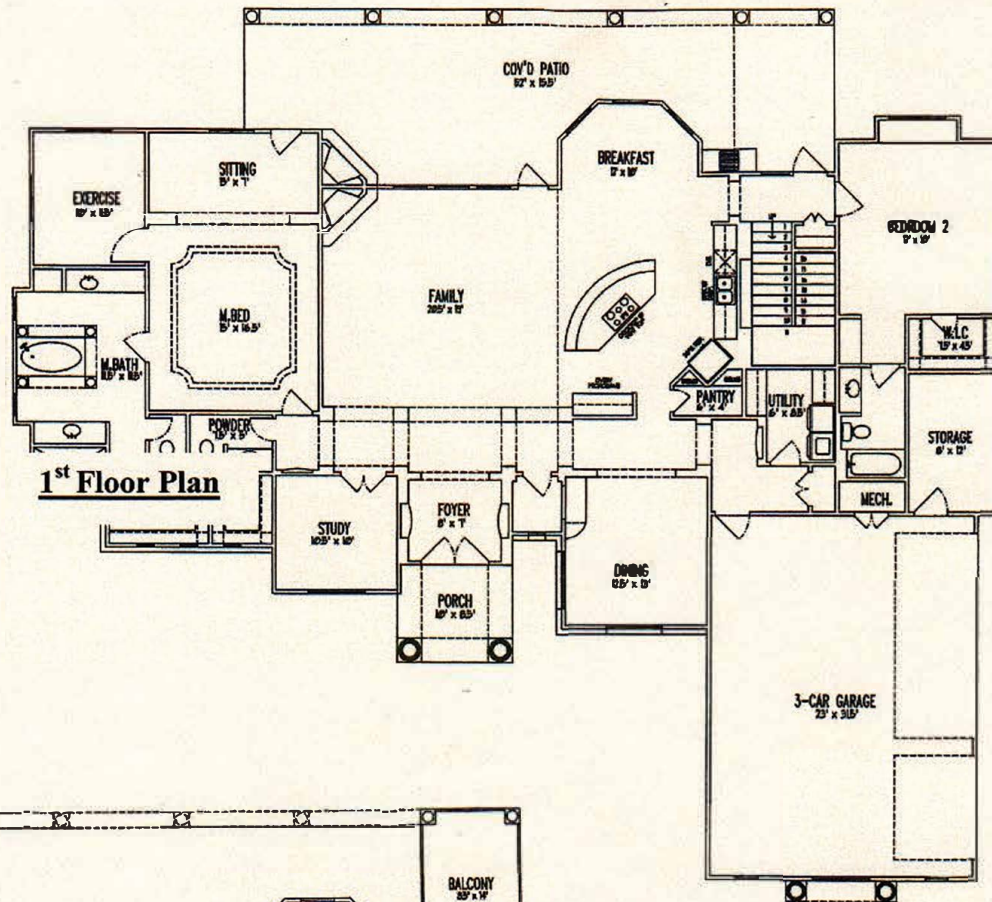

A L A I R

Pallazo

1st Floor Plan

2nd Floor Plan

SQUARE FOOTAGES	
1 st Floor	3110
2 nd Floor	1183
Total Living	4293
Garage/Storage	882
Entry Covered Porch	86
Rear Covered Porch	668
Covered Balcony	131