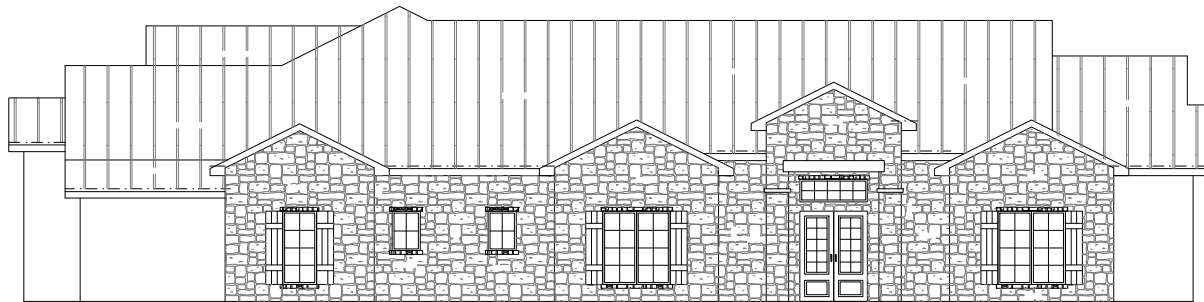

# A L A I R

SQUARE FOOTAGES	
1ST FLOOR LIVING	3,639. SQ. FT.
2ND FLOOR LIVING	828. SQ. FT.
TOTAL LIVING	4,467. SQ. FT.
GARAGE	1,036. SQ. FT.
COVD PORCH	120. SQ. FT.
COVD PATIO	688. SQ. FT.
BALCONY	139. SQ. FT.

**2ND FLOOR PLAN**  
NOT TO SCALE

**1ST FLOOR PLAN**  
NOT TO SCALE

**FRONT ELEVATION**  
NOT TO SCALE