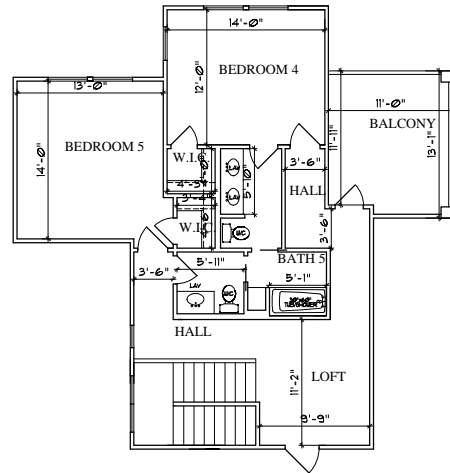

# A L A I R

SQUARE FOOTAGES	
1ST FLOOR LIVING	3,639. SQ. FT.
2ND FLOOR LIVING	828. SQ. FT.
TOTAL LIVING	4,467. SQ. FT.
GARAGE	1,036. SQ. FT.
COVD PORCH	120. SQ. FT.
COVD PATIO	688. SQ. FT.
BALCONY	139. SQ. FT.

**2ND FLOOR PLAN**  
NOT TO SCALE

**1ST FLOOR PLAN**  
NOT TO SCALE

**FRONT ELEVATION**  
NOT TO SCALE