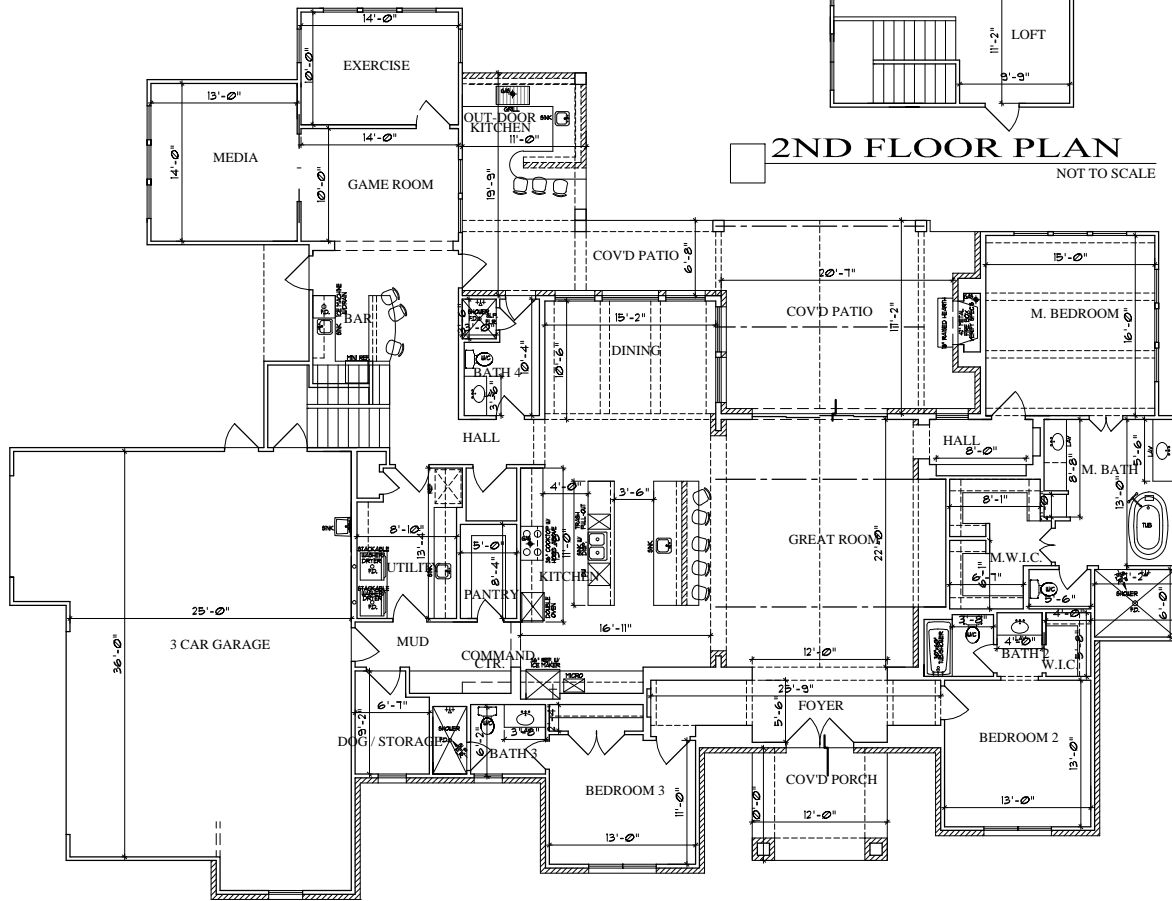

# A L A I R

SQUARE FOOTAGES	
1ST FLOOR LIVING	3,639. SQ. FT.
2ND FLOOR LIVING	828. SQ. FT.
TOTAL LIVING	4,467. SQ. FT.
GARAGE	1,036. SQ. FT.
COVD PORCH	120. SQ. FT.
COVD PATIO	688. SQ. FT.
BALCONY	139. SQ. FT.

**2ND FLOOR PLAN**  
NOT TO SCALE

**1ST FLOOR PLAN**  
NOT TO SCALE

**FRONT ELEVATION**  
NOT TO SCALE