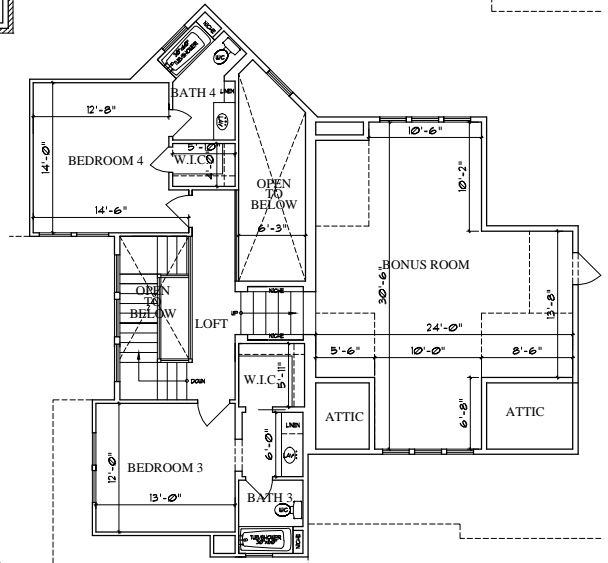

A L A I R

1ST FLOOR PLAN
NOT TO SCALE

SQUARE FOOTAGES	
1ST FLOOR LIVING	3,156. SQ. FT.
2ND FLOOR LIVING	716. SQ. FT.
TOTAL LIVING	4,412. SQ. FT.
3 CAR GARAGE	851. SQ. FT.
COVID PORCH	125. SQ. FT.
COVID PATIO	852. SQ. FT.

2ND FLOOR PLAN
NOT TO SCALE