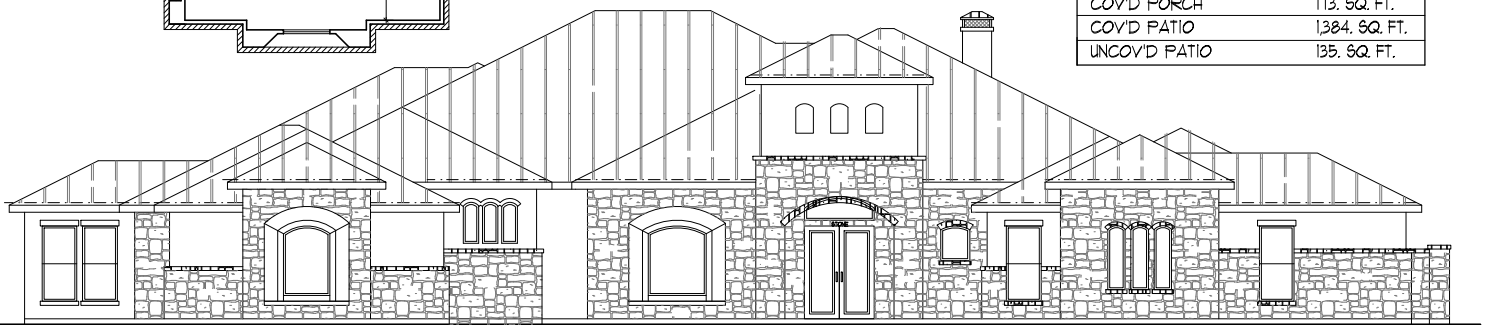

# A L A I R

SQUARE FOOTAGES	
TOTAL LIVING	4,121. SQ. FT.
3 CAR GARAGE	1,061. SQ. FT.
COVD PORCH	173. SQ. FT.
COVD PATIO	1,384. SQ. FT.
UNCOVD PATIO	135. SQ. FT.

**FRONT ELEVATION**  
NOT TO SCALE