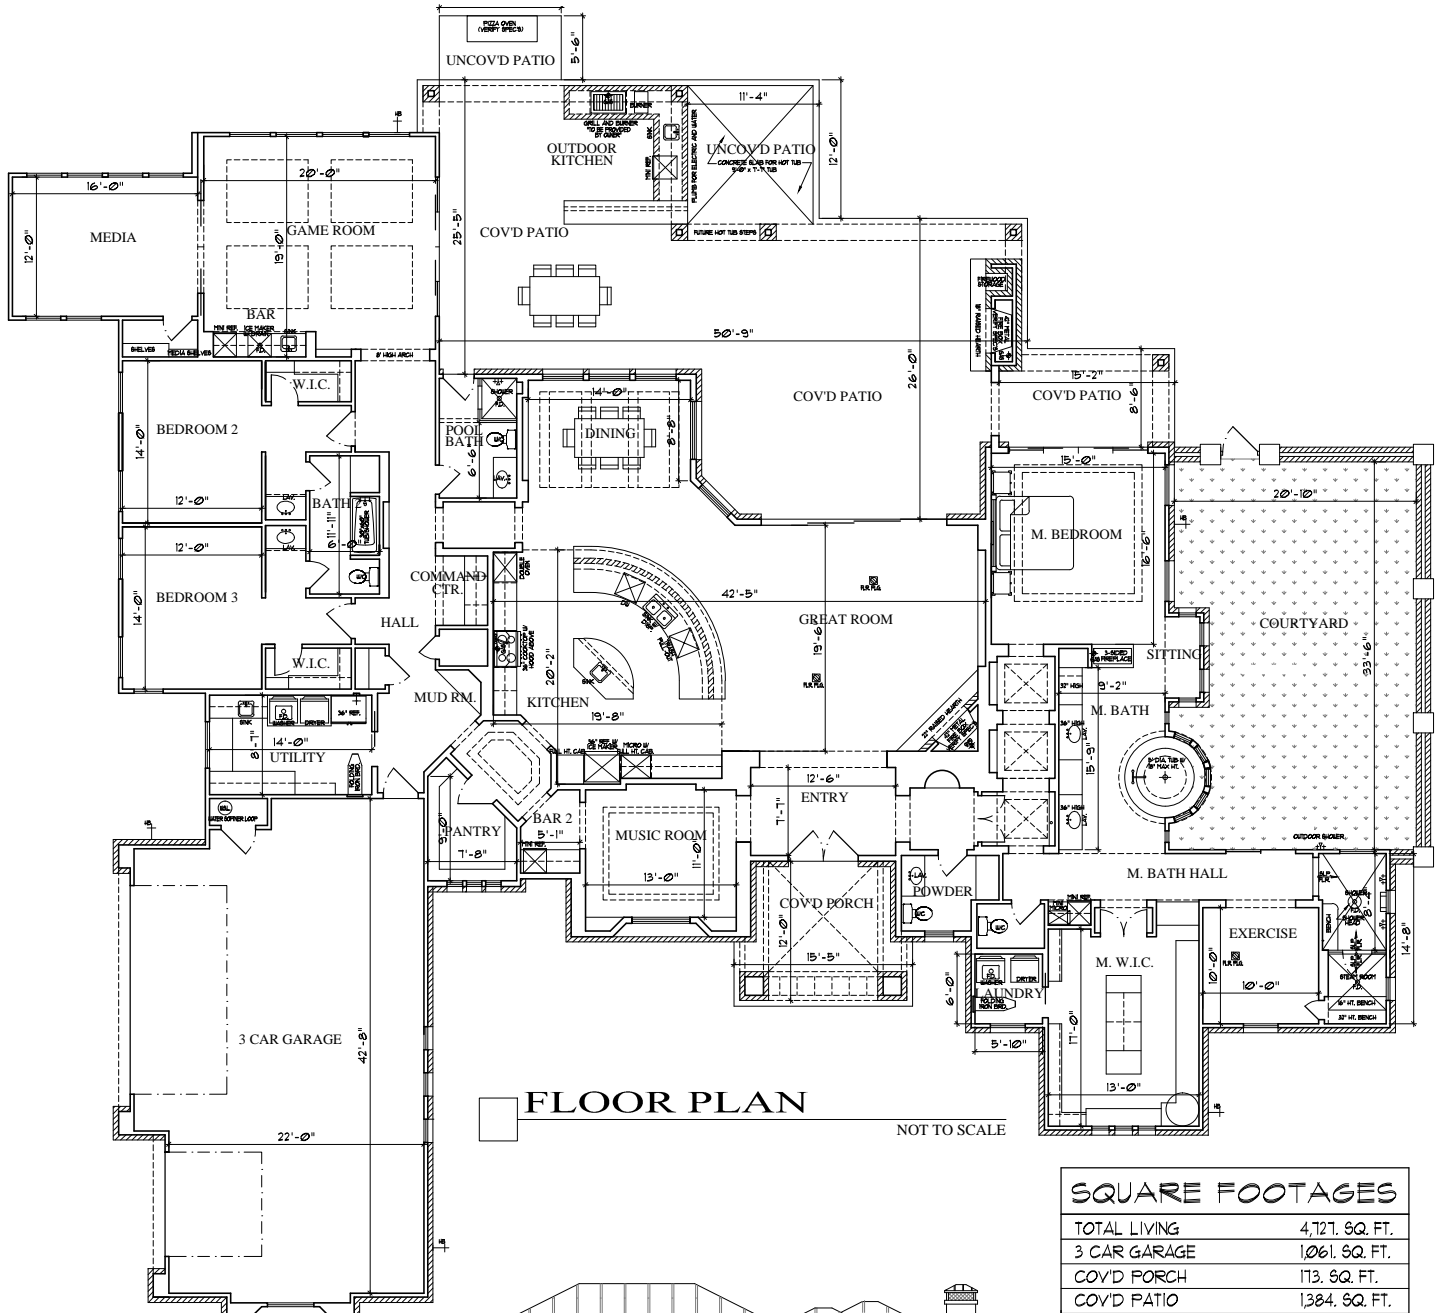

# A L A I R

SQUARE FOOTAGES	
TOTAL LIVING	4,121. SQ. FT.
3 CAR GARAGE	1,061. SQ. FT.
COVD PORCH	173. SQ. FT.
COVD PATIO	1,384. SQ. FT.
UNCOVD PATIO	135. SQ. FT.

**FRONT ELEVATION**  
NOT TO SCALE